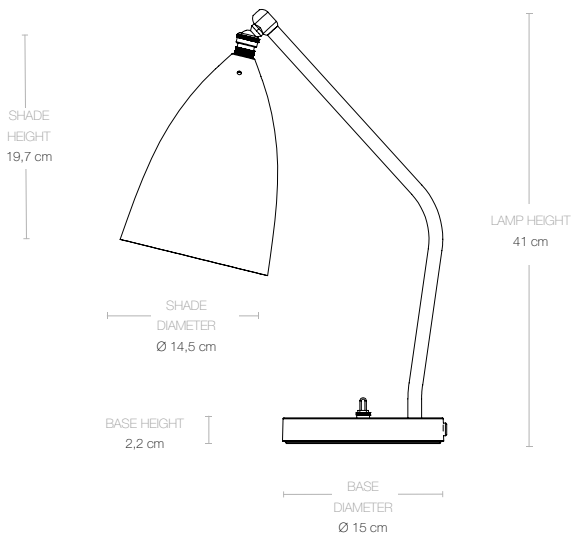

Brass, Semi Matt

CORD SHAPE

Oval

CORD COLOR

Brass Textile

MATERIALS

Powder coated steel (shade), Brass tube (arm), Brass-plated steel (base)

Dimensions

LAMP HEIGHT

41 cm

SHADE DIAMETER

Ø14,5 cm

SHADE HEIGHT

19,7 cm

BASE DIAMETER

Ø15 cm

BASE HEIGHT

2,2 cm

ARM LENGTH

38,8 cm

CORD LENGTH

230 cm

Weight

TOTAL WEIGHT 2,04 kg

Number of parcels 1

PACKAGING LENGTH 48 cm

PACKAGING WIDTH 42 cm

PACKAGING HEIGHT 24 cm

PACKAGING WEIGHT 1,67 kg

GROSS WEIGHT 3,71 kg

Electrical Specifications

BULB SOCKET E14