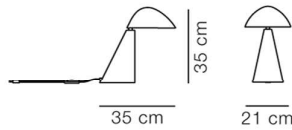

Weight: 6,4 kg

PACKAGING INFORMATION

L: 45 cm, W: 36 cm, H: 33 cm,

Cbm: 0,05m³

9 kg

CARE & MAINTENANCE

Our Care & Maintenance offers guidance for best maintenance of our furniture. It includes advice and instructions on cleaning and caring for specific materials to ensure a long life of your furniture. Find your product on our product site and navigate to the Product Care menu: