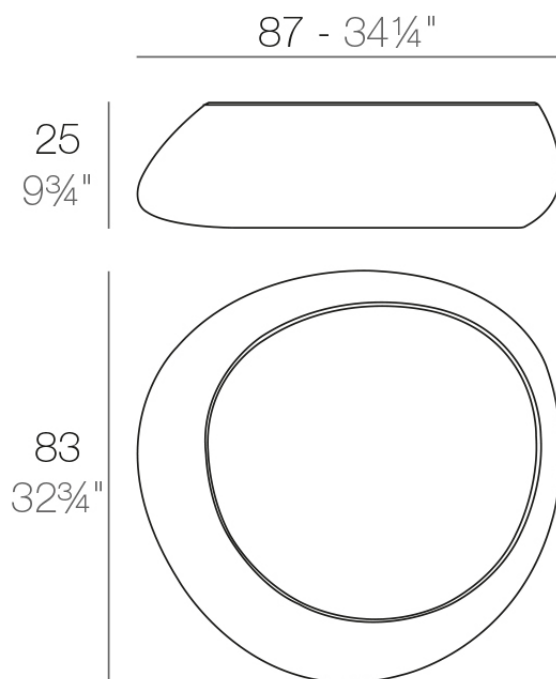

### Description

Made of polyethylene resin by rotational moulding. 100% Recyclable. Item suitable for indoor and outdoor use. Available in different finishes.

Weight: 7 Kg

STONE Mesa Baja  
STONE Low Table