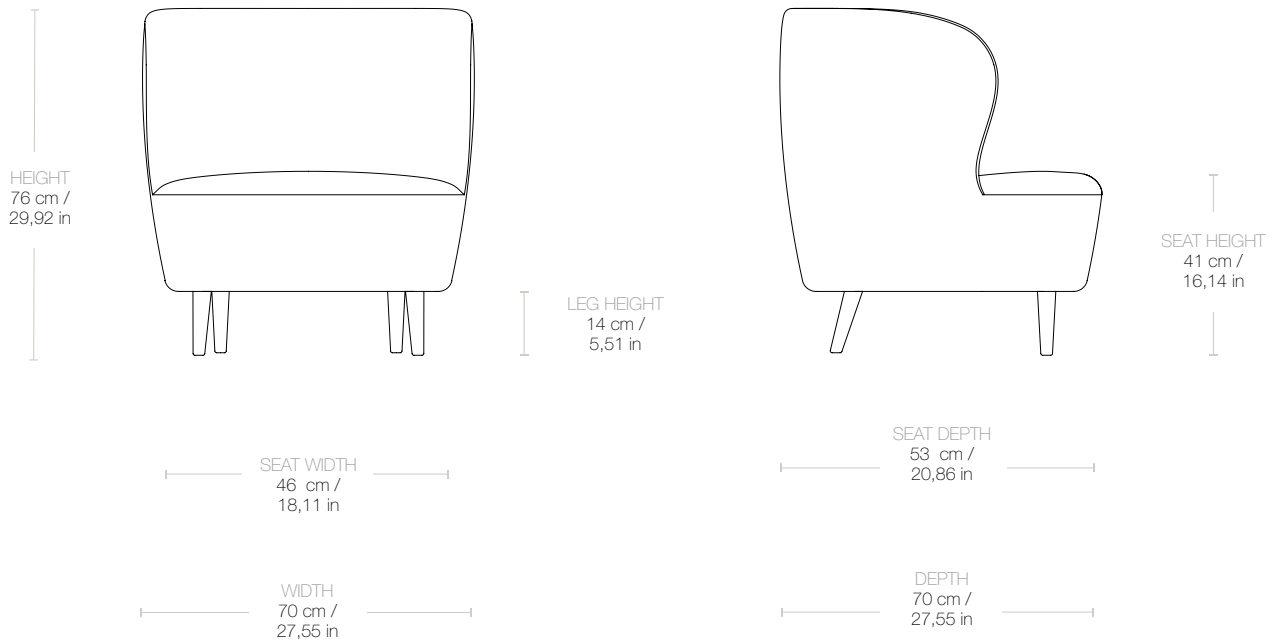


Stay Lounge Chair - Fully Upholstered, Small, Wooden legs

Designed by Space Copenhagen - 2015

ITEM NUMBER

11182

DESCRIPTION

Stay here, stay with me, stay relaxed, stay and read...The large Stay Lounge Chair has a sculptural and organic shape that, besides giving a contemporary look, also embraces the user and encourages to stay seated. The characteristic shape is almost like a singular continuous pencil stroke wrapping a solid texture. The lounge chair is suitable for both public spaces and private homes where keeping cosiness and comfort are essential. Combine it with the Stay Ottoman to get the optimal relaxation.

Materials & Finishes

BASE FINISH

Oak Lacquered, American Walnut Oiled, Black Stained Oak Lacquered

Dimensions

WIDTH	70 cm / 27,55 in
DEPTH	70 cm / 27,55 in
HEIGHT	76 cm / 29,92 in
SEAT WIDTH	46 cm / 18,11 in
SEAT DEPTH	53 cm / 20,86 in
SEAT HEIGHT	41 cm / 16,14 in
LEG HEIGHT	14 cm / 5,51 in

Weight

TOTAL WEIGHT	38 kg / 83,77 lbs
--------------	-------------------

Upholstery Consumption

FABRIC X 140 CM FABRIC WIDTH / X 55 IN FABRIC WIDTH

FABRIC CONSUMPTION	200 cm / 78,74 in
--------------------	-------------------

Packaging

NUMBER OF PARCELS	1
PACKAGING LENGTH	88 cm / 34,64 in
PACKAGING WIDTH	88 cm / 34,64 in
PACKAGING HEIGHT	78 cm / 30,70 in
PACKAGING WEIGHT	2 kg / 4,40 lbs
GROSS WEIGHT	40 kg / 88,18 lbs

Test & Certifications