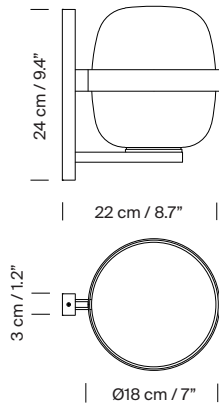

Maintenance:

Clean with a smooth cloth. Do not use ammonia, solvents or abrasive cleaning products.

Others:

The lamp is delivered in one package.
The assembly instructions are delivered with the product.

Model: