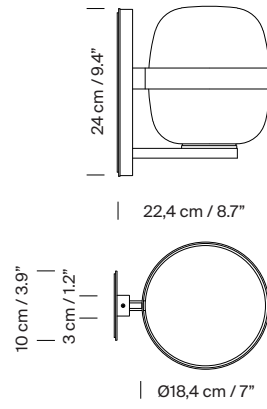

Maintenance:

Clean with a smooth cloth. Do not use ammonia, solvents or abrasive cleaning products.

Others:

The lamp is delivered in one package.
The assembly instructions are delivered with the product.

Model: