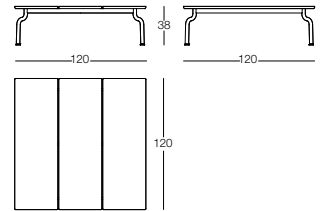

South

Design Konstantin Grcic, 2023

Table 120x120 cm, suitable for outdoor.

frame in steel tube, cataphoretically treated and painted in polyester powder. Top in teak and lava stone. Adjustable and pivoting feet. Suitable for outdoor use.

Art. nr.	Frame in steel tube	Top
TV1360	colours	teak
TV1365	colours	lava stone

Frame in steel tube

 bordeaux 5280

 night blue 5282

Top

 teak 7500W

 lava stone blue 9025

 lava stone red 9024

Top thickness

teak: 20 mm

lava stone: 20 mm