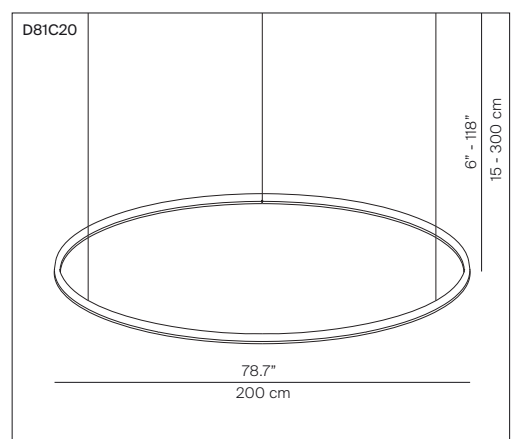

COMPENDIUM CIRCLE

design Daniel Rybakken, 2017

Type: Suspension

Lamps: LED 45W 3000K^(*) EEL: A
LED 68W 3000K^(*) EEL: A
LED 109W 3000K^(*) EEL: A

Product use: Indoor

Materials: Profile in extruded aluminum anodized in various colors.

Colors: Black, brass, aluminum

Description: Compendium family, Circle is a lamp with a poetic nature and an essential design, whose lightness is sustained by LED technology, installed to permit direct emission when pointed downward, or diffused light when aimed upward.

Rating:

Marking:

Reference code: Structure

D81C07 1D810C070020 alu
1D810C070001 black
1D810C070030 brass

D81C11 1D810C110020 alu
1D810C110001 black
1D810C110030 brass

D81C20 1D810C200020 alu
1D810C200001 black
1D810C200030 brass

Ceiling rose

D81/4 1D810/400000 60W dimmable push/DALI
D81/5 1D810/500000 100W dimmable push/DALI
D81/6 1D810/600000 150W dimmable push/DALI

Remote drivers

D81/10 1D810/100000 60W dimmable push/DALI
D81/11 1D810/110000 100W dimmable push/DALI
D81/6 1D810/120000 150W dimmable push/DALI

Cover

D81/8 1D810/800002 optional remote drivers
cover/plate for multiple
configurations

^(*) The LED lamps cannot be changed in the luminaire.
Power consumption by device