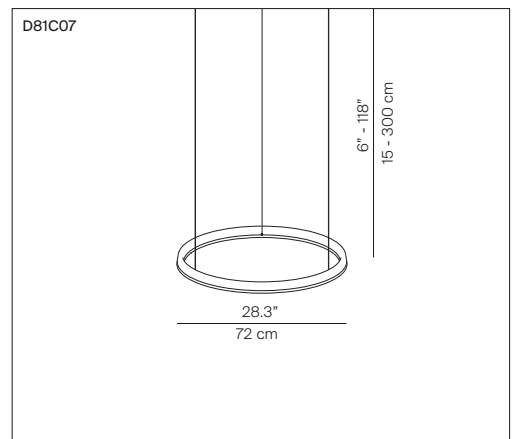

COMPENDIUM CIRCLE

design Daniel Rybakken, 2017

Type: Suspension

Lamps: LED 45W 3000K^(*) EEL: A
 LED 68W 3000K^(*) EEL: A
 LED 109W 3000K^(*) EEL: A

Product use: Indoor

Materials: Profile in extruded aluminum anodized in various colors.

Colors: Black, brass, aluminum

Description: Compendium family, Circle is a lamp with a poetic nature and an essential design, whose lightness is sustained by LED technology, installed to permit direct emission when pointed downward, or diffused light when aimed upward.

Rating:  

Marking: 

Reference code: Structure

D81C07 1D810C070020 alu
 1D810C070001 black
 1D810C070030 brass

D81C11 1D810C110020 alu
 1D810C110001 black
 1D810C110030 brass

D81C20 1D810C200020 alu
 1D810C200001 black
 1D810C200030 brass