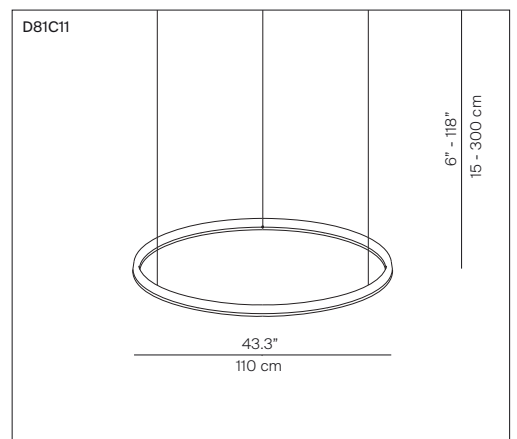

COMPENDIUM CIRCLE

design Daniel Rybakken, 2017

Type: Suspension

Lamps: LED 45W 3000K^(*) EEL: A
 LED 68W 3000K^(*) EEL: A
 LED 109W 3000K^(*) EEL: A

Product use: Indoor

Materials: Profile in extruded aluminum anodized in various colors.

Rating:  

Marking: 

Reference code: Structure

D81C07 1D810C070020 alu
 1D810C070001 black
 1D810C070030 brass

D81C11 1D810C110020 alu
 1D810C110001 black
 1D810C110030 brass

D81C20 1D810C200020 alu
 1D810C200001 black
 1D810C200030 brass