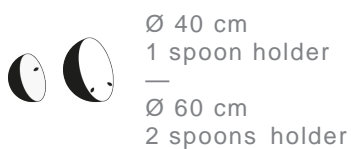

Materials and colours aluminium hemisphere with internal irregular surface lined with gold/silver/copper coloured leaf, matt black exterior, steel spoons lamp holder

Light source Ø 40 cm
LED board 24V DC / 1x5W / energy class A / lumen 500 / K range 2600-2800 / CRI 80

Ø 60 cm
LED board 24V DC / 2x5W / energy class A / lumen 1000 / K range 2600-2800 / CRI 80

Power supply plug driver 110 or 240V with floor dimmer

Dimensions

Order code SM14LS Ø 40 cm / silver

SM14LG Ø 40 cm / gold

SM14LC Ø 40 cm /
copper

SM16LS Ø 60 cm / silver

SM16LG Ø 60 cm / gold

SM16LC Ø 60 cm /
copper