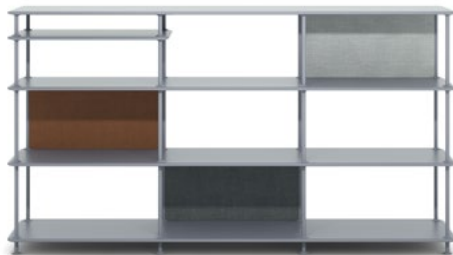

Montana Free reolsystem er opbygget af lakerede MDF-hylder i dybde 38 adskilt af tynde stager, der giver et let og svævende udtryk og understreger de horisontale hylder. Hylder og stager fås i fire lakfarver: New White, Fjord, China Red og Black. Panelerne er beklædt med tekstilet Remix 2 fra Kvadrat.

The choice is yours.

Choose among the 12 compositions – with or without interposed shelf.

333000

Montana Free without interposed shelf.

333100

Montana Free with interposed shelf.

333100

Montana Free with interposed shelf and panels in the colours rust, stone and grey.

Product overview.

All shelves come in depth 38 cm.

* Item number without interposed shelf.

Height	73.4 cm	138.4 cm	203.4 cm	203.4 cm	203.4 cm
41.7 cm		 110000	 110000		
75.8 cm	 200100 200000*	 220100 220000*	 222100 222000*		
109.9 cm			 333100 333000*		
144 cm	 400100 400000*	 440100 440000*			
178.1 cm		 550100 550000*	 555100 555000*	 542100 542000*	 522100 522000*

Colours and materials.

Choose a colour for your shelf. And, if you like, panels for a more diverse and changeable look.

SHELVES – Water-based lacquer

101 – New White

02 – Fjord

05 – Black

10 – China Red

PANELS – Kvadrat Remix 2