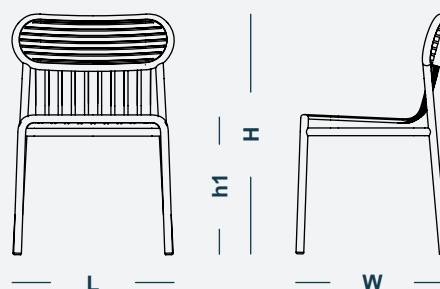

Product	L	W	H	h1	Packaging	L	W	H
cm	50	52	77	45	cm	60	53	98
inch	19.7	20.5	30.3	17.7	inch	23.6	20.9	38.6

W: 5 kg / 11 lb

W: 20 kg / 44.1 lb

Packed by...

Sold by...

Quantity of packages

Aluminium with anti-UV coating for outdoor use

Assembly

Stackable