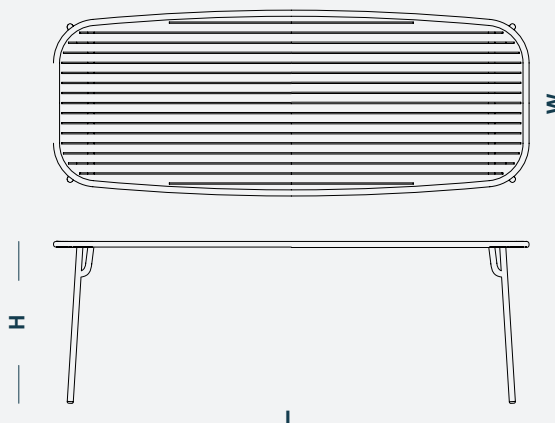

Plateau découpé et ajouré en lattes /
Cut-out and perforated table top in slats

Product	L	W	H	Packaging	L	W	H
cm	220	85	75	Tabletop cm / inch	220/86.6	88/34.6	3/1.2
inch	86.6	33.5	29.5	Legs cm / inch	20/7.9	20/7.9	84/31.5

W : 27 kg / 59.5 lb

W : 27 kg / 59.5 lb

Packed by...

Sold by...

x QTY Quantity of packages

Aluminium with anti-UV coating for outdoor use

Assembly

Stackable