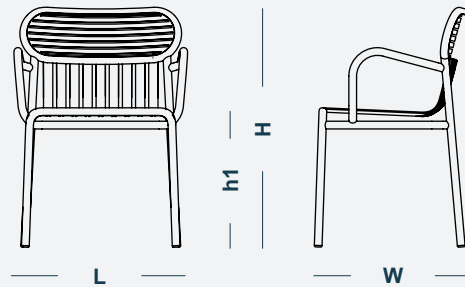

INFORMATIONS PRODUITS
PRODUCTS INFORMATIONS

BRIDGE / BRIDGE (PAR 2 / PER 2)

Reference : M0740301		
Materials	Colours	
Aluminium, peinture epoxy grainée Aluminium, grained epoxy paint	Noir - RAL 9005 Black - RAL 9005	
EAN : 3760236188893		
Reference : M0740305		
Materials	Colours	
Aluminium, peinture epoxy grainée Aluminium, grained epoxy paint	Bordeaux - RAL 3005 Burgundy - RAL 3005	
EAN : 3760236188930		
Reference : M0740306		
Materials	Colours	
Aluminium, peinture epoxy grainée Aluminium, grained epoxy paint	Bleu - RAL 5002 Blue - RAL 5002	
EAN : 3760236188947		
Reference : M0740308		
Materials	Colours	
Aluminium, peinture epoxy grainée Aluminium, grained epoxy paint	Jaune - RAL 1016 Yellow - RAL 1016	
EAN : 3760236188961		
Reference : M0740309		
Materials	Colours	
Aluminium, peinture epoxy grainée Aluminium, grained epoxy paint	Blanc - RAL 9016 White - RAL 9016	
EAN : 3760236188978		

Product	L	W	H	h1	Packaging	L	W	H
cm	50	57	77	45	cm	60	53	98
inch	19.7	22.4	30.3	17.7	inch	23.6	20.9	38.6

W: 5.5 kg / 12.1 lb   W: 11.5 kg / 25.4 lb

BRIDGE / BRIDGE (PAR 4 / PER 4)

Reference : M0740401		
Materials	Colours	
Aluminium, peinture epoxy grainée Aluminium, grained epoxy paint	Noir - RAL 9005 Black - RAL 9005	
EAN : 3760236188985		
Reference : M0740405		
Materials	Colours	
Aluminium, peinture epoxy grainée Aluminium, grained epoxy paint	Bordeaux - RAL 3005 Burgundy - RAL 3005	
EAN : 3760236189029		
Reference : M0740406		
Materials	Colours	
Aluminium, peinture epoxy grainée Aluminium, grained epoxy paint	Bleu - RAL 5002 Blue - RAL 5002	
EAN : 3760236189036		
Reference : M0740408		
Materials	Colours	
Aluminium, peinture epoxy grainée Aluminium, grained epoxy paint	Jaune - RAL 1016 Yellow - RAL 1016	
EAN : 3760236189050		
Reference : M0740409		
Materials	Colours	
Aluminium, peinture epoxy grainée Aluminium, grained epoxy paint	Blanc - RAL 9016 White - RAL 9016	
EAN : 3760236189067