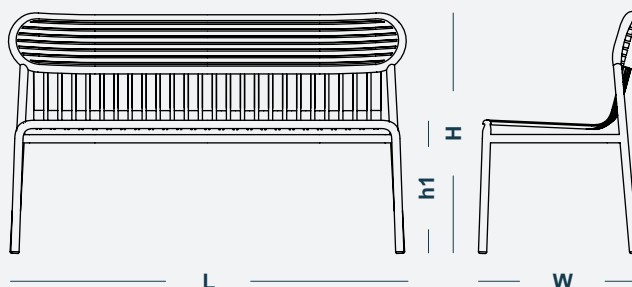

Product	L	W	H	h1
cm	121	49	77	40
inch	47.6	19.3	30.3	15.7

W: 11 kg / 24.3 lb

Packaging	L	W	H
cm	90	55	150
inch	35.4	21.7	59.1

W: 11 kg / 24.3 lb

Packed by...

Sold by...

Quantity of packages

Aluminium with anti-UV coating for outdoor use

Assembly

Stackable