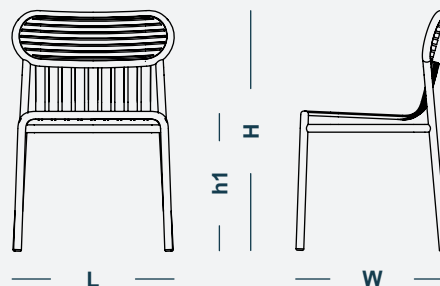

INFORMATIONS PRODUITS
PRODUCTS INFORMATIONS

CHAISE / CHAISE (PAR 2 / PER 2)

Reference : M0740101		
Materials	Colours	
Aluminium, peinture epoxy grainée <i>Aluminium, grained epoxy paint</i>	Noir - RAL 9005 <i>Black - RAL 9005</i>	
EAN : 3760236188718		

Reference : M0740105		
Materials	Colours	
Aluminium, peinture epoxy grainée <i>Aluminium, grained epoxy paint</i>	Bordeaux - RAL 3005 <i>Burgundy - RAL 3005</i>	
EAN : 3760236188756		

Reference : M0740106		
Materials	Colours	
Aluminium, peinture epoxy grainée <i>Aluminium, grained epoxy paint</i>	Bleu - RAL 5002 <i>Blue - RAL 5002</i>	
EAN : 3760236188763		

Reference : M0740108		
Materials	Colours	
Aluminium, peinture epoxy grainée <i>Aluminium, grained epoxy paint</i>	Jaune - RAL 1016 <i>Yellow - RAL 1016</i>	
EAN : 3760236188787		

Reference : M0740109		
Materials	Colours	
Aluminium, peinture epoxy grainée <i>Aluminium, grained epoxy paint</i>	Blanc - RAL 9016 <i>White - RAL 9016</i>	
EAN : 3760236188794		

Product	L	W	H	h1	Packaging	L	W	H
cm	50	52	77	45	cm	60	53	98
inch	19.7	20.5	30.3	17.7	inch	23.6	20.9	38.6

W: 5 kg / 11 lb

W: 10 kg / 5 lb

CHAISE / CHAISE (PAR 4 / PER 4)

Reference : M0740201		
Materials	Colours	
Aluminium, peinture epoxy grainée <i>Aluminium, grained epoxy paint</i>	Noir - RAL 9005 <i>Black - RAL 9005</i>	
EAN : 3760236188800		

Reference : M0740205		
Materials	Colours	
Aluminium, peinture epoxy grainée <i>Aluminium, grained epoxy paint</i>	Bordeaux - RAL 3005 <i>Burgundy - RAL 3005</i>	
EAN : 3760236188848		

Reference : M0740206		
Materials	Colours	
Aluminium, peinture epoxy grainée <i>Aluminium, grained epoxy paint</i>	Bleu - RAL 5002 <i>Blue - RAL 5002</i>	
EAN : 3760236188855		

Reference : M0740208		
Materials	Colours	
Aluminium, peinture epoxy grainée <i>Aluminium, grained epoxy paint</i>	Jaune - RAL 1016 <i>Yellow - RAL 1016</i>	
EAN : 3760236188879		

Reference : M0740209		
Materials	Colours	
Aluminium, peinture epoxy grainée <i>Aluminium, grained epoxy paint</i>	Blanc - RAL 9016 <i>White - RAL 9016</i>	
EAN : 3760236188886