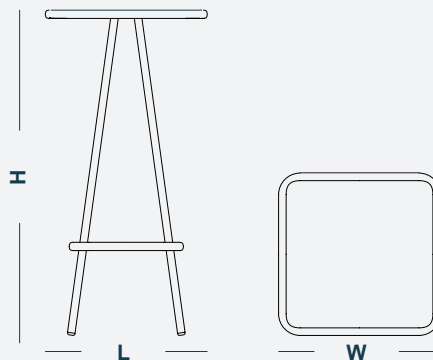

DIMENSIONS & POIDS
DIMENSIONS & WEIGHTS

TABLE RECTANGLE / RECTANGULAR TABLE (MOYEN / MEDIUM)

Reference : M0741301		
Materials	Colours	
Aluminium, peinture epoxy grainée	Noir - RAL 9005	
Aluminium, grained epoxy paint	Black - RAL 9005	
EAN : 3760236189791		
Reference : M0741305		
Materials	Colours	
Aluminium, peinture epoxy grainée	Bordeaux - RAL 3005	
Aluminium, grained epoxy paint	Burgundy - RAL 3005	
EAN : 3760236189838		
Reference : M0741306		
Materials	Colours	
Aluminium, peinture epoxy grainée	Bleu - RAL 5002	
Aluminium, grained epoxy paint	Blue - RAL 5002	
EAN : 3760236189845		
Reference : M0741308		
Materials	Colours	
Aluminium, peinture epoxy grainée	Jaune - RAL 1016	
Aluminium, grained epoxy paint	Yellow - RAL 1016	
EAN : 3760236189869		
Reference : M0741309		
Materials	Colours	
Aluminium, peinture epoxy grainée	Blanc - RAL 9016	
Aluminium, grained epoxy paint	White - RAL 9016	
EAN : 3760236189876		

Plateau plein /
Full table top

Product	L	W	H
cm	60	60	111
inch	23.6	23.6	43.7

W : 7.9 kg / 17.4 lb

Packaging	L	W	H
Tabletop cm / inch	60 / 23.6	60 / 23.6	3 / 1.2
Legs cm / inch	44 / 17.3	44 / 17.3	111 / 43.7

W : 8 kg / 17.6 lb

Packed by...

Sold by...

Quantity of packages

Aluminium with anti-UV coating for outdoor use

Assembly

Stackable