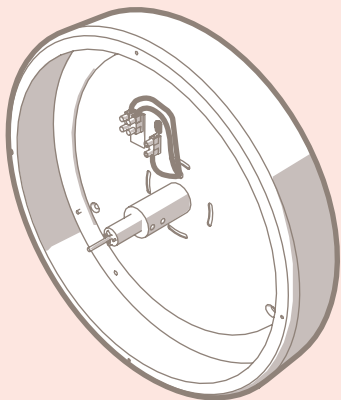

FontanaArte

**Lunaire**  
by Ferréol Babin

IP40

| 75 / 29,5" |

| 11,  
4,3" |

cod. 4246 (220V/240V)

○ 1X55W (FL) 2Gx13

ø 75 × 11

7

9

10

11

12

13

14

15