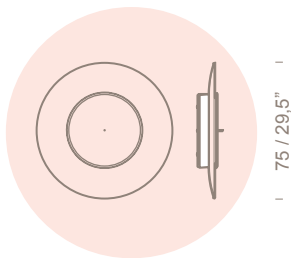

FontanaArte

**Lunaire**  
by Ferréol Babin

IP40

| 75 / 29,5" |

| 11,  
4,3" |

cod. 4246 (220V/240V)

○ 1X55W (FL) 2Gx13

ø 75 × 11