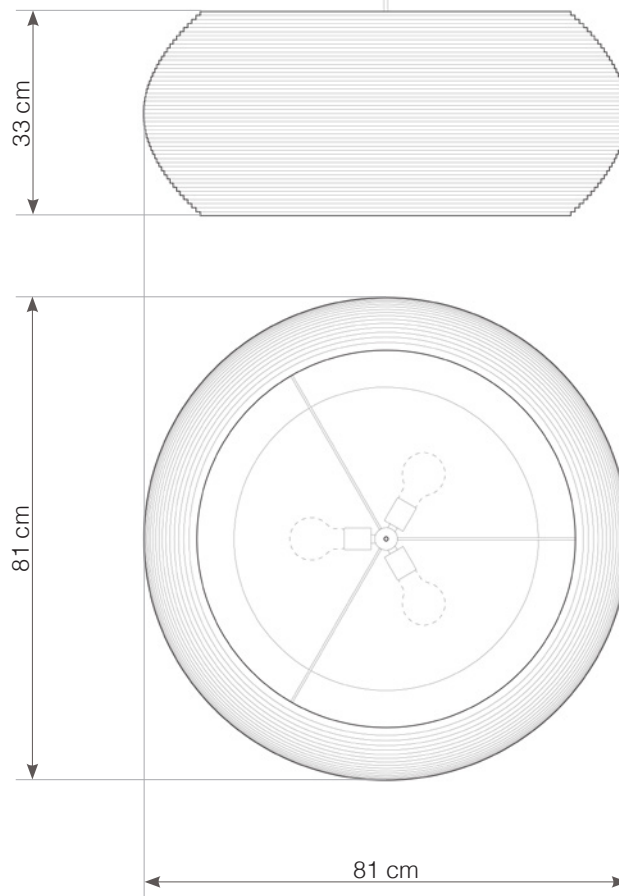

# Ohio32

3x 15W maximum LED  
E27 socket | 230V 50Hz | Class I

For use with dimmable incandescent bulbs. Also compatible with CFL bulbs or dimmable LED bulbs of equivalent wattage.

Mounting Installation: Suspended