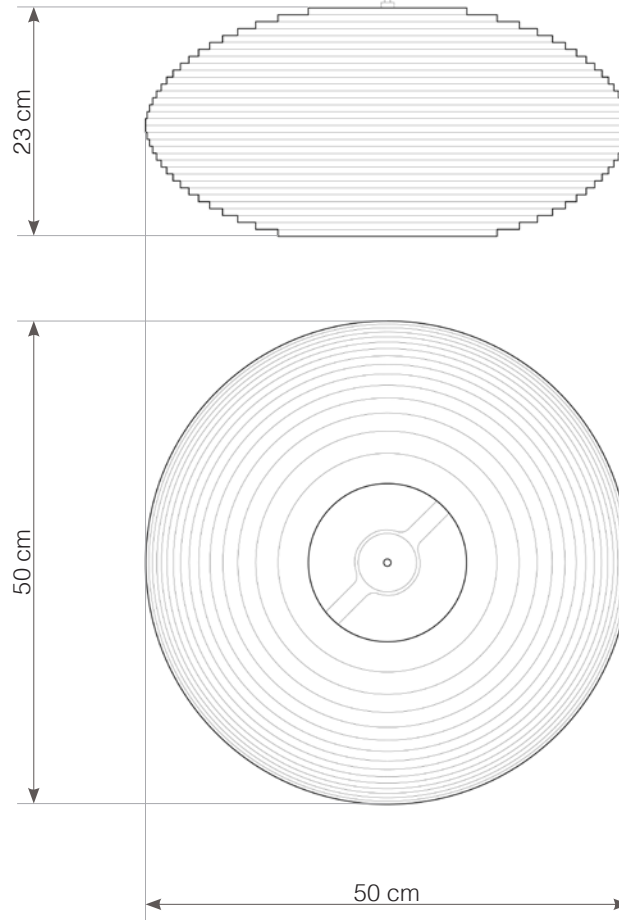

Disc20

1x 15W maximum LED
E27 socket | 230V 50Hz | Class II

For use with dimmable incandescent bulbs. Also compatible with CFL bulbs or dimmable LED bulbs of equivalent wattage.

Mounting Installation: Suspended

recycled cardboard

responsibly made in holland

proudly designed in seattle | usa

responsible handmade quality

nontoxic fire retardant treated

compressed air recommended cleaning

use in dry location only

● SHADE ALSO AVAILABLE IN NATURAL.

hardwired cord set + ceiling canopy

INCLUDES A TWO-METER WHITE FABRIC CORD AND A GRAY POWDER COATED STEEL CANOPY. ○ ●
FIVE-METER CORDS ARE AVAILABLE FOR AN ADDITIONAL CHARGE.

Scraplight shades are non-toxic and are handmade using responsible practices. Because all Scraplights are handmade, dimensions may vary slightly. This luminaire is compatible with bulbs of the energy classes A++, A+, A, B, C, D & E (EU No 874/2012).

SCRAPLIGHTS® white
a refreshing take on a responsible idea