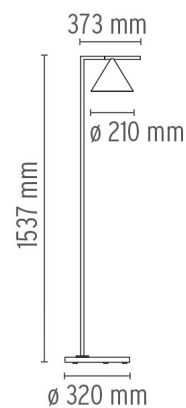

FLOS

CAPTAIN FLINT

Mounting	Floor
Lamps description	1 COB LED 2700K 1410lm CRI93 - 20W DIMMER
Environment	Indoor
Finish	Brushed brass/white marble, Anthracite/black marble
Technical description	Floor lamp providing adjustable direct light. Painted steel or brushed brass, stem and metal spinning cone. Opal photoengraved PC diffuser by injection molding. White Carrara or Black Marquina marble base. Power cord length 260 cm, with a foot dimmer switch that provide ON-OFF functions and 10-100% light adjustment. Plug-in power supply with interchangeable plugs

**I COB LED 2700K 1410
LM CRI 93 - 20W**

Lamp wattage:
20 W

Lamp category:
LED

Socket:
Special base

Color temperature (K):
2700 °K

Lamp type:
LED

Captain Flint

designed by Michael Anastassiades

Floor lamp providing adjustable direct light.

-  FI530059 Brushed brass/white marble
-  FI530030 Anthracite/black marble

DIMENSIONS

CERTIFICATIONS