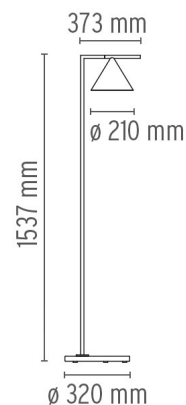

DIMENSIONS

CERTIFICATIONS