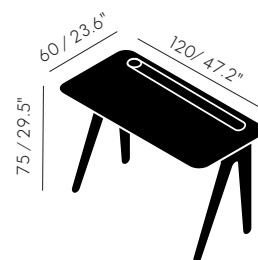

Cleaning Instructions: Clean with a soft damp cloth. No abrasive agents