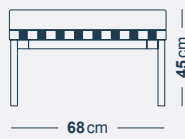

Packaging: 140x80x50 cm

CORNER ARMCHAIR (RIGHT OR LEFT)

L: 71cm; W: 71cm; H: 86/92cm (back); h: 45cm (seat)
W: 29kg

Packaging: 80x50x50 cm

MODULAR UNITS

ARMCHAIR WITHOUT ARMREST

L: 68 cm; W: 71 cm; H: 86/92 cm (back); h: 45 cm (seat)
W: 24 kg

Packaging: 80x50x50 cm

STOOL

L: 68 cm; W: 68 cm; H: 45 cm Packaging: 80x50x50 cm
W: 17 kg

COFFEE TABLE

L: 68 cm; W: 68 cm; H: 33 cm Packaging: 80x50x50 cm
W: 21 kg

FIXING SET

STRAIGHT

CORNER