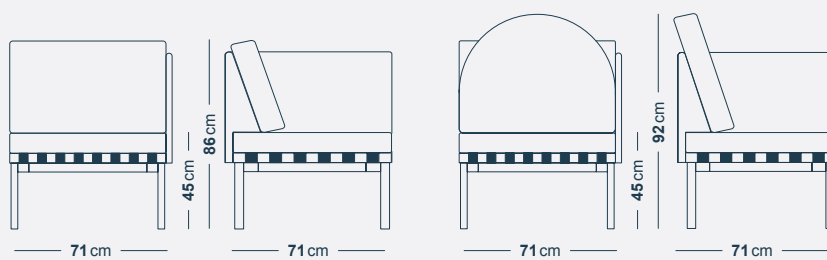

Packaging: 140x80x50 cm

2 SEATS SOFA WITH ARMRESTS

L: 146 cm; W: 71 cm; H: 86/92 cm (back); h: 45 cm (seat)
W: 50 kg

Packaging: 140x80x50 cm

ARMCHAIR WITH 2 ARMRESTS

L: 76 cm; W: 71 cm; H: 86/92 cm (back); h: 45 cm (seat)
W: 34 kg

Packaging: 80x70x70 cm

MODULAR UNITS

2 SEATS SOFA WITH LEFT OR RIGHT ARMREST

L: 143cm; W: 71cm; H: 86/92cm (back); h: 45cm (seat)
W: 45kg

Packaging: 140x80x50 cm

2 SEATS SOFA WITHOUT ARMREST

L: 140cm; W: 71cm; H: 86/92cm (back); h: 45cm (seat)
W: 40kg

Packaging: 140x80x50 cm

CORNER ARMCHAIR (RIGHT OR LEFT)

L: 71cm; W: 71cm; H: 86/92cm (back); h: 45cm (seat)
W: 29kg

Packaging: 80x50x50 cm

MODULAR UNITS

ARMCHAIR WITHOUT ARMREST

L: 68 cm; W: 71 cm; H: 86/92 cm (back); h: 45 cm (seat)
W: 24 kg

Packaging: 80x50x50 cm

STOOL

L: 68 cm; W: 68 cm; H: 45 cm Packaging: 80x50x50 cm
W: 17 kg

COFFEE TABLE

L: 68 cm; W: 68 cm; H: 33 cm Packaging: 80x50x50 cm
W: 21 kg

FIXING SET

STRAIGHT

CORNER