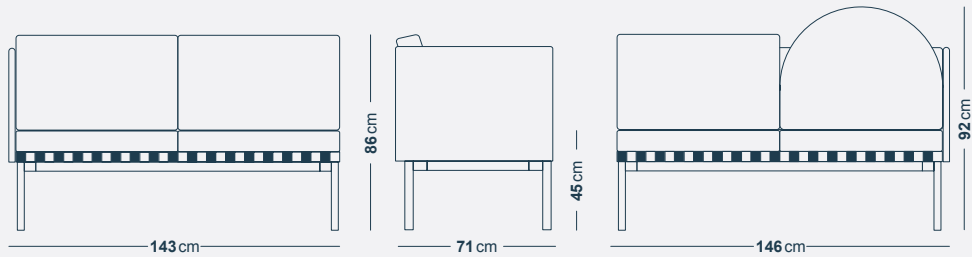

CORAL

GREY

LIGHT AQUA
GREEN

BEIGE

DIMENSIONS & WEIGHTS

INDIVIDUAL PIECES

DAYBED

L: 187 cm; W: 71 cm; H: 92 cm (back); h: 45 cm (seat)
W: 45 kg

Packaging: 140x80x50 cm

2 SEATS SOFA WITH ARMRESTS

L: 146 cm; W: 71 cm; H: 86/92 cm (back); h: 45 cm (seat)
W: 50 kg

Packaging: 140x80x50 cm

ARMCHAIR WITH 2 ARMRESTS

L: 76 cm; W: 71 cm; H: 86/92 cm (back); h: 45 cm (seat)
W: 34 kg

Packaging: 80x70x70 cm

MODULAR UNITS

2 SEATS SOFA WITH LEFT OR RIGHT ARMREST

L: 143cm; W: 71cm; H: 86/92cm (back); h: 45cm (seat)
W: 45kg

Packaging: 140x80x50 cm

2 SEATS SOFA WITHOUT ARMREST

L: 140cm; W: 71cm; H: 86/92cm (back); h: 45cm (seat)
W: 40kg

Packaging: 140x80x50 cm

CORNER ARMCHAIR (RIGHT OR LEFT)

L: 71cm; W: 71cm; H: 86/92cm (back); h: 45cm (seat)
W: 29kg

Packaging: 80x50x50 cm

MODULAR UNITS

ARMCHAIR WITHOUT ARMREST

L: 68 cm; W: 71 cm; H: 86/92 cm (back); h: 45 cm (seat)
W: 24 kg