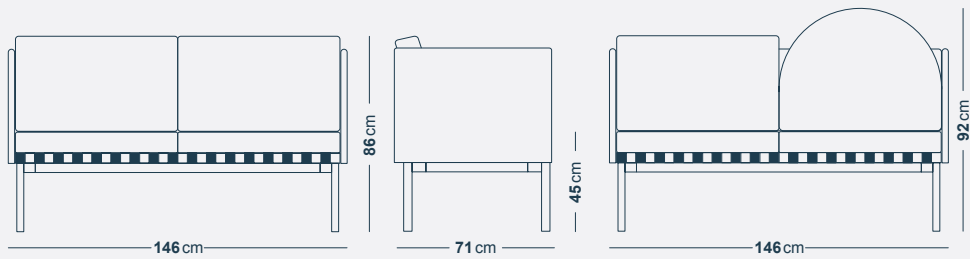

CORAL

GREY

LIGHT AQUA
GREEN

BEIGE

DIMENSIONS & WEIGHTS

INDIVIDUAL PIECES

DAYBED

L: 187 cm; W: 71 cm; H: 92 cm (back); h: 45 cm (seat)
W: 45 kg

Packaging: 140x80x50 cm

2 SEATS SOFA WITH ARMRESTS

L: 146 cm; W: 71 cm; H: 86/92 cm (back); h: 45 cm (seat)
W: 50 kg

Packaging: 140x80x50 cm

ARMCHAIR WITH 2 ARMRESTS

L: 76 cm; W: 71 cm; H: 86/92 cm (back); h: 45 cm (seat)
W: 34 kg

Packaging: 80x70x70 cm

MODULAR UNITS

2 SEATS SOFA WITH LEFT OR RIGHT ARMREST

L: 143cm; W: 71cm; H: 86/92cm (back); h: 45cm (seat)
W: 45kg

Packaging: 140x80x50 cm

2 SEATS SOFA WITHOUT ARMREST

L: 140cm; W: 71cm; H: 86/92cm (back); h: 45cm (seat)
W: 40kg

Packaging: 140x80x50 cm

CORNER ARMCHAIR (RIGHT OR LEFT)

L: 71cm; W: 71cm; H: 86/92cm (back); h: 45cm (seat)
W: 29kg

Packaging: 80x50x50 cm

MODULAR UNITS

ARMCHAIR WITHOUT ARMREST

L: 68 cm; W: 71 cm; H: 86/92 cm (back); h: 45 cm (seat)
W: 24 kg