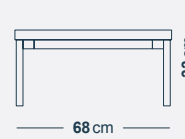

CORAL

GREY

LIGHT AQUA
GREEN

BEIGE

DIMENSIONS & WEIGHTS

INDIVIDUAL PIECES

DAYBED

L: 187 cm; W: 71 cm; H: 92 cm (back); h: 45 cm (seat)
W: 45 kg

Packaging: 140x80x50 cm

2 SEATS SOFA WITH ARMRESTS

L: 146 cm; W: 71 cm; H: 86/92 cm (back); h: 45 cm (seat)
W: 50 kg

Packaging: 140x80x50 cm

ARMCHAIR WITH 2 ARMRESTS

L: 76 cm; W: 71 cm; H: 86/92 cm (back); h: 45 cm (seat)
W: 34 kg

Packaging: 140x80x50 cm

CORNER ARMCHAIR (RIGHT OR LEFT)

L: 71cm; W: 71cm; H: 86/92cm (back); h: 45cm (seat)
W: 29kg

Packaging: 80x50x50 cm

MODULAR UNITS

ARMCHAIR WITHOUT ARMREST

L: 68 cm; W: 71 cm; H: 86/92 cm (back); h: 45 cm (seat)
W: 24 kg

Packaging: 80x50x50 cm

STOOL

L: 68 cm; W: 68 cm; H: 45 cm Packaging: 80x50x50 cm
W: 17 kg

COFFEE TABLE

L: 68 cm; W: 68 cm; H: 33 cm Packaging: 80x50x50 cm
W: 21 kg

FIXING SET

STRAIGHT

CORNER