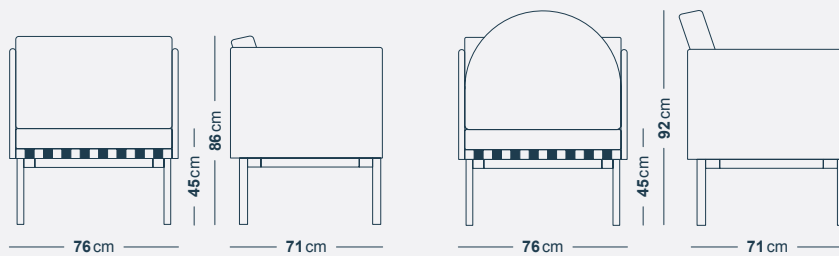

CORAL

GREY

LIGHT AQUA
GREEN

BEIGE

DIMENSIONS & WEIGHTS

INDIVIDUAL PIECES

DAYBED

L: 187 cm; W: 71 cm; H: 92 cm (back); h: 45 cm (seat)
W: 45 kg

Packaging: 140x80x50 cm

2 SEATS SOFA WITH ARMRESTS

L: 146 cm; W: 71 cm; H: 86/92 cm (back); h: 45 cm (seat)
W: 50 kg

Packaging: 140x80x50 cm

ARMCHAIR WITH 2 ARMRESTS

L: 76 cm; W: 71 cm; H: 86/92 cm (back); h: 45 cm (seat)
W: 34 kg

Packaging: 80x70x70 cm

MODULAR UNITS

2 SEATS SOFA WITH LEFT OR RIGHT ARMREST

L: 143cm; W: 71cm; H: 86/92cm (back); h: 45cm (seat)
W: 45kg

Packaging: 140x80x50 cm

2 SEATS SOFA WITHOUT ARMREST

L: 140cm; W: 71cm; H: 86/92cm (back); h: 45cm (seat)
W: 40kg

Packaging: 140x80x50 cm

CORNER ARMCHAIR (RIGHT OR LEFT)

L: 71cm; W: 71cm; H: 86/92cm (back); h: 45cm (seat)
W: 29kg

Packaging: 80x50x50 cm

MODULAR UNITS

ARMCHAIR WITHOUT ARMREST

L: 68 cm; W: 71 cm; H: 86/92 cm (back); h: 45 cm (seat)
W: 24 kg