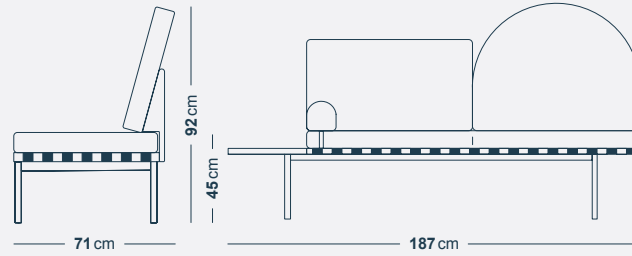

CORAL

GREY

LIGHT AQUA
GREEN

BEIGE

DIMENSIONS & WEIGHTS

INDIVIDUAL PIECES

DAYBED

L: 187 cm; W: 71 cm; H: 92 cm (back); h: 45 cm (seat)
W: 45 kg

Packaging: 140x80x50 cm

2 SEATS SOFA WITH ARMRESTS

L: 146 cm; W: 71 cm; H: 86/92 cm (back); h: 45 cm (seat)
W: 50 kg

Packaging: 140x80x50 cm

ARMCHAIR WITH 2 ARMRESTS

L: 76 cm; W: 71 cm; H: 86/92 cm (back); h: 45 cm (seat)
W: 34 kg

Packaging: 80x70x70 cm

MODULAR UNITS

2 SEATS SOFA WITH LEFT OR RIGHT ARMREST

L: 143cm; W: 71cm; H: 86/92cm (back); h: 45cm (seat)
W: 45kg

Packaging: 140x80x50 cm

2 SEATS SOFA WITHOUT ARMREST

L: 140cm; W: 71cm; H: 86/92cm (back); h: 45cm (seat)
W: 40kg

Packaging: 140x80x50 cm

CORNER ARMCHAIR (RIGHT OR LEFT)

L: 71cm; W: 71cm; H: 86/92cm (back); h: 45cm (seat)
W: 29kg

Packaging: 80x50x50 cm

MODULAR UNITS

ARMCHAIR WITHOUT ARMREST

L: 68 cm; W: 71 cm; H: 86/92 cm (back); h: 45 cm (seat)
W: 24 kg