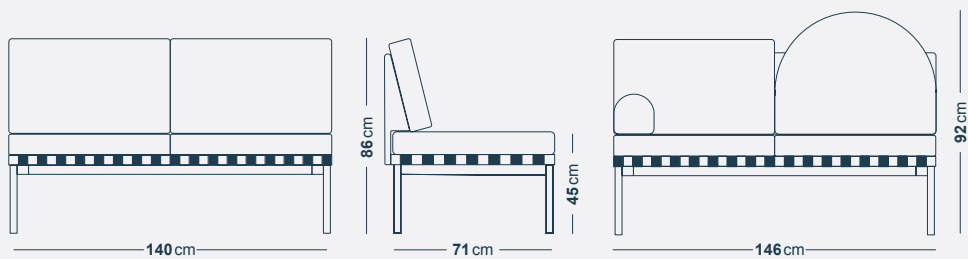

CORAL

GREY

LIGHT AQUA
GREEN

BEIGE

DIMENSIONS & WEIGHTS

INDIVIDUAL PIECES

DAYBED

L: 187 cm; W: 71 cm; H: 92 cm (back); h: 45 cm (seat)
W: 45 kg

Packaging: 140x80x50 cm

2 SEATS SOFA WITH ARMRESTS

L: 146 cm; W: 71 cm; H: 86/92 cm (back); h: 45 cm (seat)
W: 50 kg

Packaging: 140x80x50 cm

ARMCHAIR WITH 2 ARMRESTS

L: 76 cm; W: 71 cm; H: 86/92 cm (back); h: 45 cm (seat)
W: 34 kg

Packaging: 80x70x70 cm

MODULAR UNITS

2 SEATS SOFA WITH LEFT OR RIGHT ARMREST

L: 143cm; W: 71cm; H: 86/92cm (back); h: 45cm (seat)
W: 45kg

Packaging: 140x80x50 cm

2 SEATS SOFA WITHOUT ARMREST

L: 140cm; W: 71cm; H: 86/92cm (back); h: 45cm (seat)
W: 40kg

Packaging: 140x80x50 cm

CORNER ARMCHAIR (RIGHT OR LEFT)

L: 71cm; W: 71cm; H: 86/92cm (back); h: 45cm (seat)
W: 29kg

Packaging: 80x50x50 cm

MODULAR UNITS

ARMCHAIR WITHOUT ARMREST

L: 68 cm; W: 71 cm; H: 86/92 cm (back); h: 45 cm (seat)
W: 24 kg