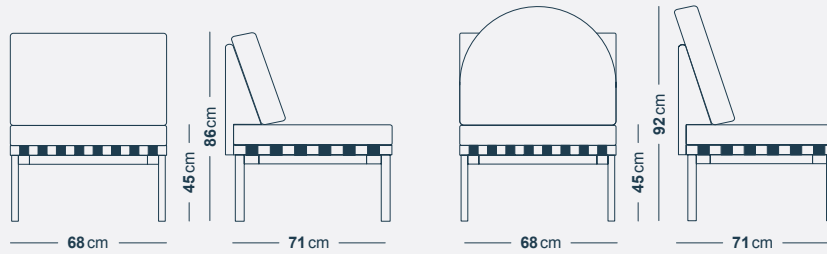

Packaging: 140x80x50 cm

2 SEATS SOFA WITH ARMRESTS

L: 146 cm; W: 71 cm; H: 86/92 cm (back); h: 45 cm (seat)
W: 50 kg

Packaging: 140x80x50 cm

ARMCHAIR WITH 2 ARMRESTS

L: 76 cm; W: 71 cm; H: 86/92 cm (back); h: 45 cm (seat)
W: 34 kg

Packaging: 80x70x70 cm

MODULAR UNITS

2 SEATS SOFA WITH LEFT OR RIGHT ARMREST

L: 143cm; W: 71cm; H: 86/92cm (back); h: 45cm (seat)
W: 45kg

Packaging: 140x80x50 cm

2 SEATS SOFA WITHOUT ARMREST

L: 140cm; W: 71cm; H: 86/92cm (back); h: 45cm (seat)
W: 40kg

Packaging: 140x80x50 cm

CORNER ARMCHAIR (RIGHT OR LEFT)

L: 71cm; W: 71cm; H: 86/92cm (back); h: 45cm (seat)
W: 29kg

Packaging: 80x50x50 cm

MODULAR UNITS

ARMCHAIR WITHOUT ARMREST

L: 68 cm; W: 71 cm; H: 86/92 cm (back); h: 45 cm (seat)
W: 24 kg

Packaging: 80x50x50 cm

STOOL

L: 68 cm; W: 68 cm; H: 45 cm Packaging: 80x50x50 cm
W: 17 kg

COFFEE TABLE

L: 68 cm; W: 68 cm; H: 33 cm Packaging: 80x50x50 cm
W: 21 kg

FIXING SET

STRAIGHT

CORNER