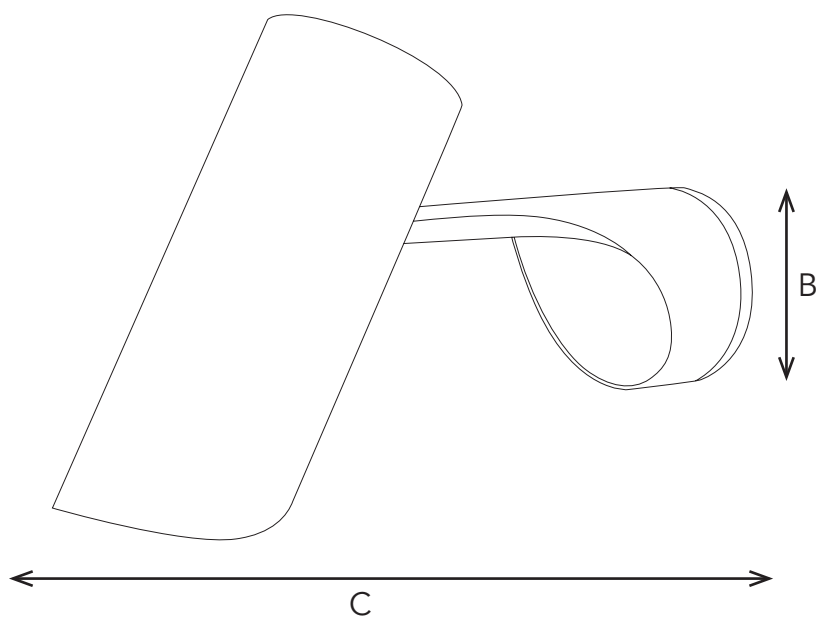

MODEL 353V

Designer / Design by: Christian Troels

Designår / Year of design: 2014

# SPECIFIKATION / SPECIFICATION

Model	Materiale	Diam. - B	Dybde - C	Anbefalet wattage
Model	Material	Diam. - B	Depth - C	Recommended Wattage
353V	Mat sort lak - Højglans hvid/ Black matt - Glossy white	8	25	5 W LED - E14