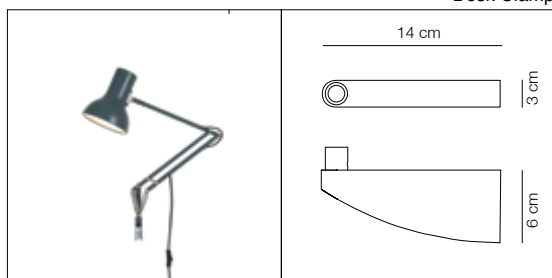

- Shade diameter: 13cm
- Shade height: 15cm
- Max reach: 50cm (from base to shade)
- Base diameter: 17cm
- Cable length: 180cm
- Lamp Packaging (L x W x H): 23cm x 16.5cm x 46.5cm
- Lamp Packaged Weight: 2.79kg

Type 75™ Mini

ANGLEPOISE®

Type 75™ Collection | Technical Sheet

Launched In 2011 | Designed by Sir Kenneth Grange

Desk Clamp

Wall Bracket

Desk Insert

Accessories

Desk Clamp: Brushed aluminium
Wall Bracket: Silver painted
Desk Insert: Silver painted

Description

We designed the Type 75™ Mini especially with small spaces in mind. As a scaled-down, more playful version of the Type 75™, it offers all the functionality of the larger lamp, presented in a more compact and colourful form.