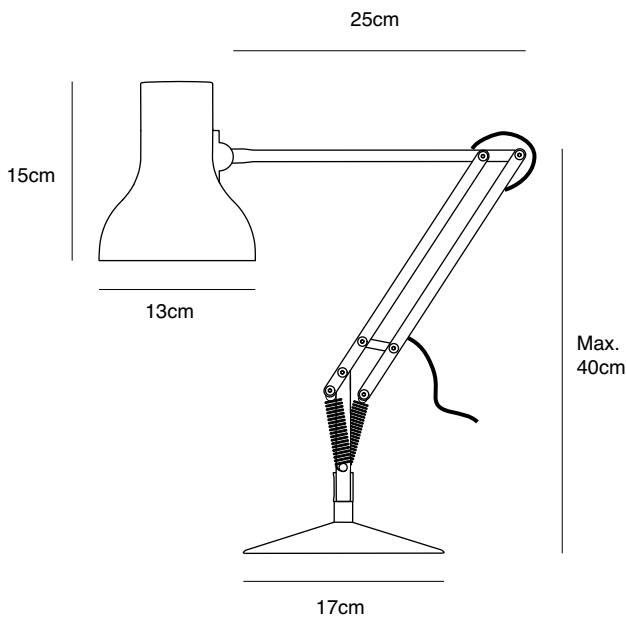

Type 75™ Mini

ANGLEPOISE®

Type 75™ Collection | Technical Sheet

Launched In 2011 | Designed by Sir Kenneth Grange

Colours

Code

Desk Lamp - Slate Grey
Desk Lamp - Alpine White
Desk Lamp - Jet Black
Desk Lamp - Signal Red
Desk Lamp - Powder Blue
Desk Lamp - Brushed Aluminium
Desk Clamp - Slate Grey*
Desk Clamp - Alpine White*
Desk Clamp - Jet Black*
Desk Clamp - Signal Red*
Desk Clamp - Powder Blue*
Desk Clamp - Brushed Aluminium*
Wall Mounted - Slate Grey*
Wall Mounted - Alpine White*
Wall Mounted - Jet Black*
Wall Mounted - Signal Red*
Wall Mounted - Powder Blue*
Wall Mounted - Brushed Aluminium*
Desk Insert - Slate Grey*
Desk Insert - Alpine White*
Desk Insert - Jet Black*
Desk Insert - Signal Red*
Desk Insert - Powder Blue*
Desk Insert - Brushed Aluminium*

*Accessory is included and is not colour-matched.

Description

We designed the Type 75™ Mini especially with small spaces in mind. As a scaled-down, more playful version of the Type 75™, it offers all the functionality of the larger lamp, presented in a more compact and colourful form.

- Shade diameter: 13cm
- Shade height: 15cm
- Max reach: 50cm (from base to shade)
- Base diameter: 17cm
- Cable length: 180cm
- Lamp Packaging (L x W x H): 23cm x 16.5cm x 46.5cm
- Lamp Packaged Weight: 2.79kg

- Desk Clamp: Depth 9cm, Diameter 8cm
- Wall Bracket: Length 14cm, Height 6cm, Width 3cm
- Desk insert: Diameter 6cm, Height 3cm