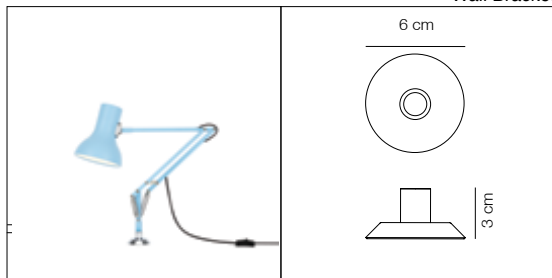

- Shade diameter: 13cm
- Shade height: 15cm
- Max reach: 50cm (from base to shade)
- Base diameter: 17cm
- Cable length: 180cm
- Lamp Packaging (L x W x H): 23cm x 16.5cm x 46.5cm
- Lamp Packaged Weight: 2.79kg

Electrical

- Voltage 220/240V, 50/60Hz
- Class II - Double insulated
- Note: Bulb weight critical for balance. Approximate bulb weight 25-45g
- Inline cable switch (22cm from product)
- Plug: 2-pin Europlug to CEE 7/16
- E14 lamp holder
- Maximum permitted bulb: 15W CFL / 5W LED E14
- Supplied with compatible E14 bulb (either 9W CFL or 3W LED)
 - 3W LED bulb:
 - Luminous Intensity: 300lm
 - Life: 20,000 Hours
 - Non-dimmable
 - Colour Temperature: 2700K
 - CRI (Ra): 80
 - 9W CFL bulb:
 - Luminous Intensity: 405lm
 - Life: 8,000 Hours
 - Non-dimmable
 - Colour Temperature: 2700K
 - CRI (Ra): 80

Type 75™ Mini

ANGLEPOISE®

Type 75™ Collection | Technical Sheet

Launched In 2011 | Designed by Sir Kenneth Grange

Desk Clamp

Wall Bracket

Desk Insert

Accessories

Desk Clamp: Brushed aluminium
Wall Bracket: Silver painted
Desk Insert: Silver painted

Description

We designed the Type 75™ Mini especially with small spaces in mind. As a scaled-down, more playful version of the Type 75™, it offers all the functionality of the larger lamp, presented in a more compact and colourful form.