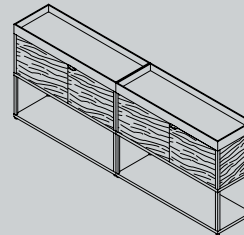

NEW ORDER

BY STEFAN DIEZ

HAY

NEW ORDER BY STEFAN DIEZ

Reviewing early prototypes at Stefan Diez Office.

Side tables

L100 X W34 X H38,5 cm
 L100 X W34 X H44,5 cm
 L100 X W34 X H50 cm

**Wall-mounted cabinet with top tray**

L100 X W34 X H43,5 cm

**Open sideboard with top tray**

L100 X W34 X H79,5 cm

**Open wall-mounted shelf**

L100 X W34 X H109,5 cm

**Horizontal wall-mounted sideboard**

L300 X W34 X H37,5 cm

**Double sideboard with top tray**

L200 X W34 X H79,5 cm

**Horizontal cabinet**

L400 X W34 X H44,5 cm

**Triple sideboard**

L300 X W34 X H79,5 cm

**Sideboard with top tray**

L200 X W34 X H91 cm

**Vertical shelf**

L100 X W34 X H215 cm

**Corner cabinet**

L234 X W134 X H74 cm

**Vertical open shelf**

L150 X W34 X H180 cm

**Horizontal open shelf**

L300 X W34 X H110 cm

**Vertical open shelf with trays**