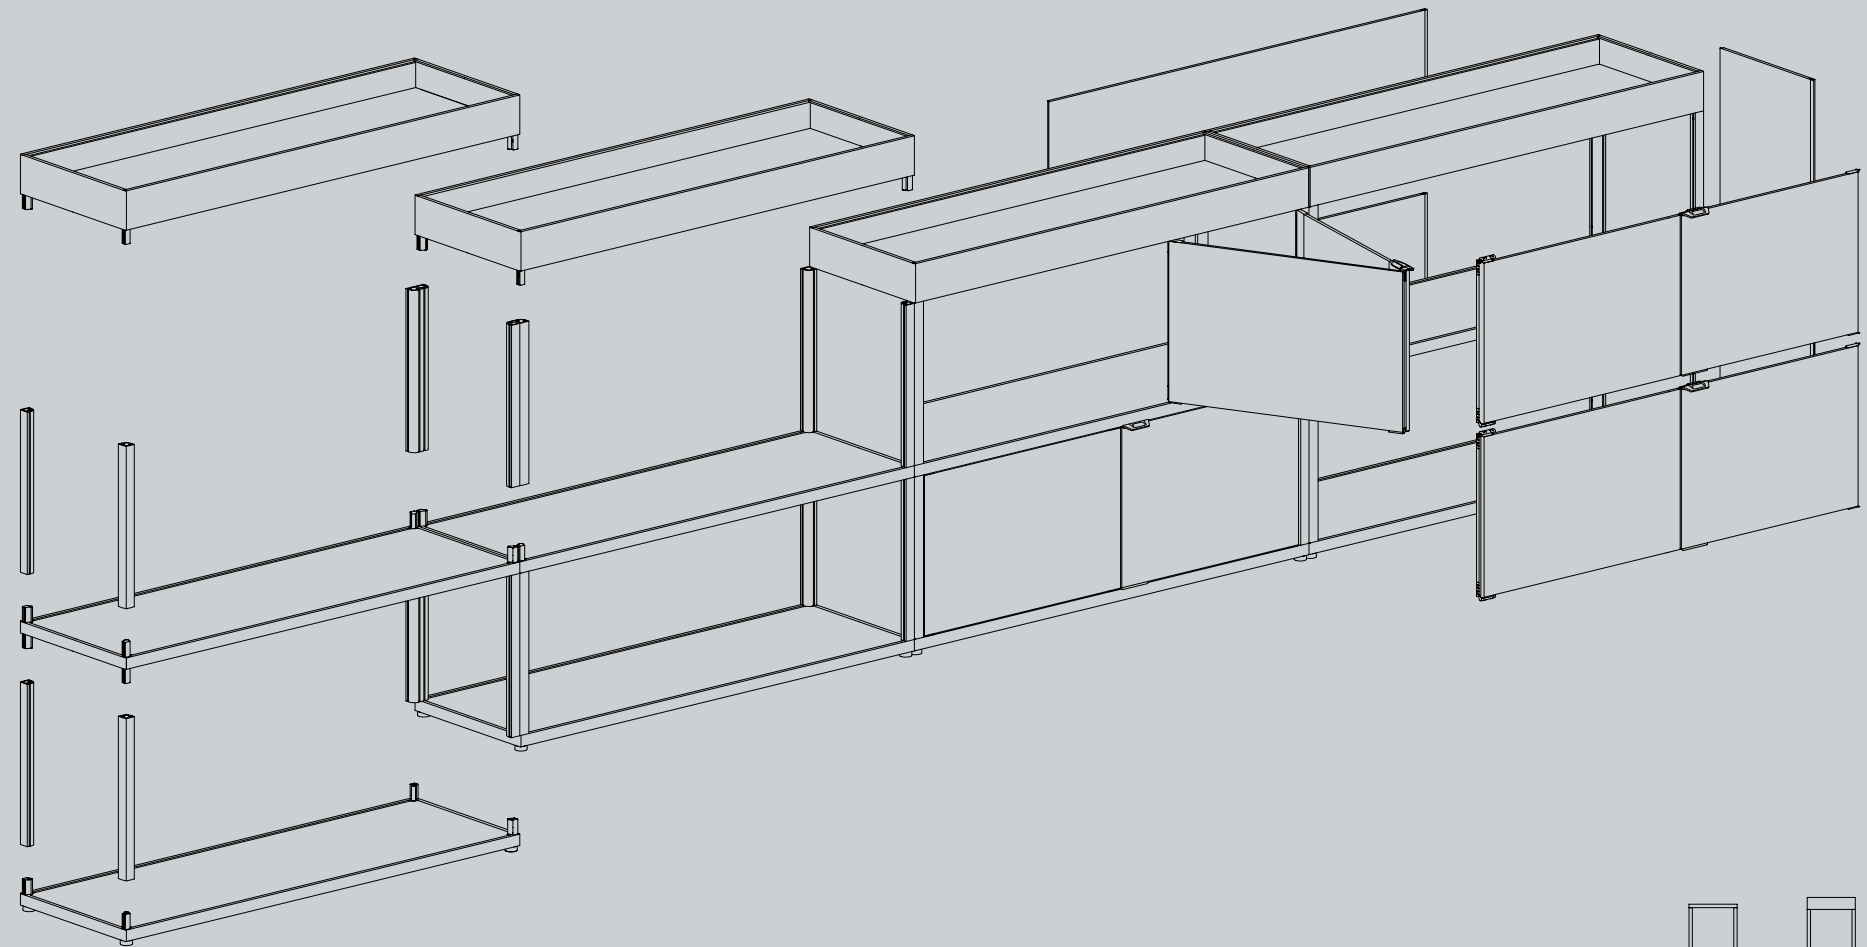

L100 X W34 X H43,5 cm

**Open sideboard with top tray**

L100 X W34 X H79,5 cm

**Open wall-mounted shelf**

L100 X W34 X H109,5 cm

**Horizontal wall-mounted sideboard**

L300 X W34 X H37,5 cm

**Double sideboard with top tray**

L200 X W34 X H214 cm

**Irregular open shelf with trays**

L300 X W34 X H173 cm

L100 X H38,5 cm

L100 X H50 cm

L150 X H74 cm

L150 X H91 cm

L200 X H79,5 cm

L300 X H79,5 cm

L400 X H132 cm

H38,5 cm H44,5 cm H50 cm H74 cm H79,5 cm H115 cm H132 cm H250 cm H255 cm

Trays

Tray, corner top, middle and bottom
W34 X H8 cm

Tray, top, middle and bottom
W100 X H8 cm

Tray, top, middle and bottom
W150 X H8 cm

Tray, top, middle and bottom
W200 X H8 cm

Panels

Set of 2 side panels + 1 back panel

Side panel (X2)
L28 X H33 cm

Back panel 100
L95 X H33 cm

Back panel 150
L145 X H33 cm

Back panel 200
L195 X H33 cm

Sliding doors