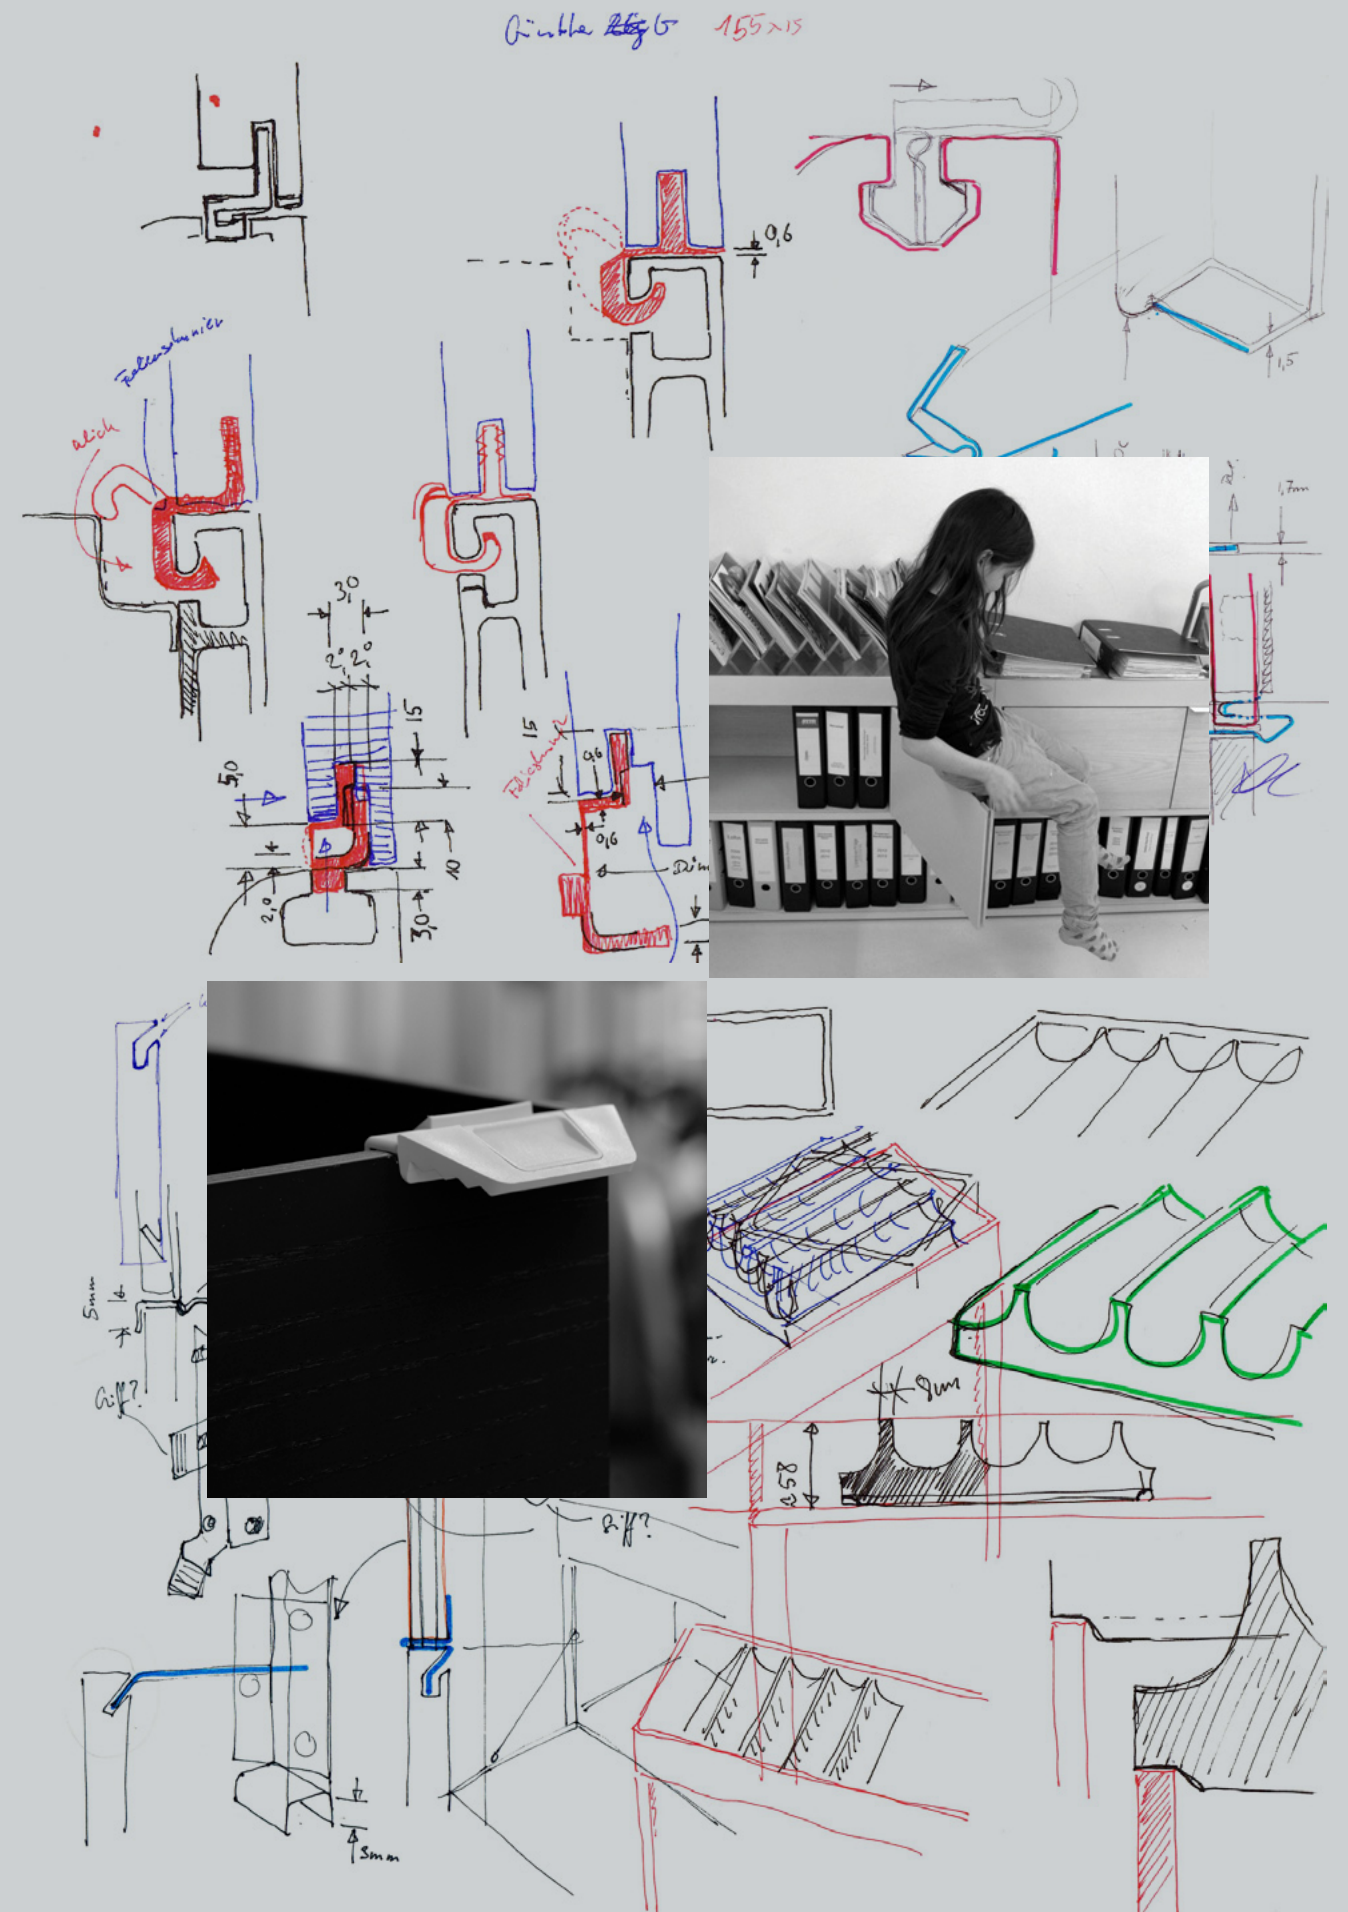

NEW ORDER

BY STEFAN DIEZ

HAY

NEW ORDER BY STEFAN DIEZ

Reviewing early prototypes at Stefan Diez Office.

Side tables

L100 X W34 X H38,5 cm
 L100 X W34 X H44,5 cm
 L100 X W34 X H50 cm

**Wall-mounted cabinet with top tray**

L100 X W34 X H43,5 cm

**Open sideboard with top tray**

L100 X W34 X H79,5 cm

**Open wall-mounted shelf**

L100 X W34 X H109,5 cm

**Horizontal wall-mounted sideboard**

L300 X W34 X H37,5 cm

**Double sideboard with top tray**