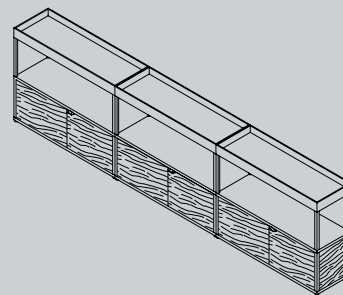

NEW ORDER

BY STEFAN DIEZ

HAY

NEW ORDER BY STEFAN DIEZ

Reviewing early prototypes at Stefan Diez Office.

Side tables

L100 X W34 X H38,5 cm
 L100 X W34 X H44,5 cm
 L100 X W34 X H50 cm

**Wall-mounted cabinet with top tray**

L100 X W34 X H43,5 cm

**Open sideboard with top tray**

L100 X W34 X H79,5 cm

**Open wall-mounted shelf**

L100 X W34 X H109,5 cm

**Horizontal wall-mounted sideboard**

L300 X W34 X H37,5 cm

**Double sideboard with top tray**

L200 X W34 X H79,5 cm

**Horizontal cabinet**

L400 X W34 X H44,5 cm

**Triple sideboard**

L300 X W34 X H79,5 cm

**Sideboard with top tray**

L200 X W34 X H91 cm

**Vertical shelf**

L100 X W34 X H215 cm

**Corner cabinet**

L234 X W134 X H74 cm

**Vertical open shelf**

L150 X W34 X H180 cm

**Horizontal open shelf**

L300 X W34 X H110 cm

**Vertical open shelf with trays**