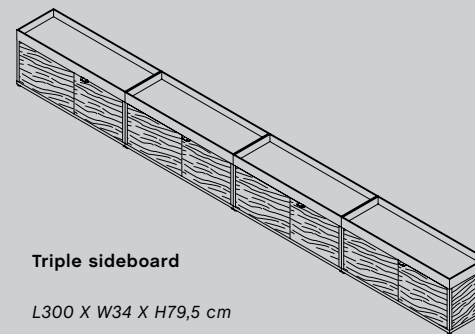

NEW ORDER

BY STEFAN DIEZ

HAY

NEW ORDER BY STEFAN DIEZ

Reviewing early prototypes at Stefan Diez Office.

Side tables

L100 X W34 X H38,5 cm
 L100 X W34 X H44,5 cm
 L100 X W34 X H50 cm

**Wall-mounted cabinet with top tray**

L100 X W34 X H43,5 cm

**Open sideboard with top tray**

L100 X W34 X H79,5 cm

**Open wall-mounted shelf**

L100 X W34 X H109,5 cm

**Horizontal wall-mounted sideboard**

L300 X W34 X H37,5 cm

**Double sideboard with top tray**

L200 X W34 X H79,5 cm

**Horizontal cabinet**

L400 X W34 X H44,5 cm

**Triple sideboard**

L300 X W34 X H79,5 cm

**Sideboard with top tray**

L200 X W34 X H91 cm

**Vertical shelf**

L100 X W34 X H215 cm

**Corner cabinet**

L234 X W134 X H74 cm

**Vertical open shelf**

L150 X W34 X H180 cm

**Horizontal open shelf**

L300 X W34 X H110 cm

**Vertical open shelf with trays**