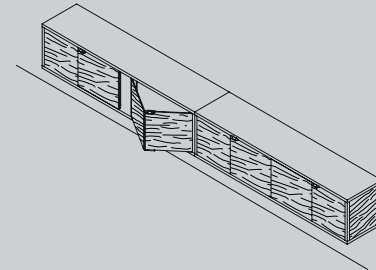

NEW ORDER

BY STEFAN DIEZ

HAY

NEW ORDER BY STEFAN DIEZ

Reviewing early prototypes at Stefan Diez Office.

Side tables

L100 X W34 X H38,5 cm
 L100 X W34 X H44,5 cm
 L100 X W34 X H50 cm

**Wall-mounted cabinet with top tray**

L100 X W34 X H43,5 cm

**Open sideboard with top tray**

L100 X W34 X H79,5 cm

**Open wall-mounted shelf**

L100 X W34 X H109,5 cm

**Horizontal wall-mounted sideboard**

L300 X W34 X H37,5 cm

**Double sideboard with top tray**

L200 X W34 X H79,5 cm

**Horizontal cabinet**

L400 X W34 X H44,5 cm

**Triple sideboard**

L300 X W34 X H79,5 cm

**Sideboard with top tray**

L200 X W34 X H91 cm

**Vertical shelf**

L100 X W34 X H215 cm

**Corner cabinet**

L234 X W134 X H74 cm

**Vertical open shelf**

L150 X W34 X H180 cm

**Horizontal open shelf**

L300 X W34 X H110 cm

**Vertical open shelf with trays**