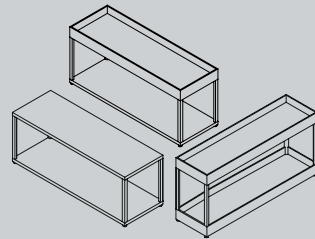

NEW ORDER

BY STEFAN DIEZ

HAY

NEW ORDER BY STEFAN DIEZ

Reviewing early prototypes at Stefan Diez Office.

Side tables

L100 X W34 X H38,5 cm
 L100 X W34 X H44,5 cm
 L100 X W34 X H50 cm

**Wall-mounted cabinet with top tray**

L100 X W34 X H43,5 cm

**Open sideboard with top tray**

L100 X W34 X H79,5 cm

**Open wall-mounted shelf**

L100 X W34 X H109,5 cm

**Horizontal wall-mounted sideboard**

L300 X W34 X H37,5 cm

**Double sideboard with top tray**

L200 X W34 X H79,5 cm

**Horizontal cabinet**

L400 X W34 X H44,5 cm

**Triple sideboard**

L300 X W34 X H79,5 cm

**Sideboard with top tray**

L200 X W34 X H91 cm

**Vertical shelf**

L100 X W34 X H215 cm

**Corner cabinet**

L234 X W134 X H74 cm

**Vertical open shelf**

L150 X W34 X H180 cm

**Horizontal open shelf**

L300 X W34 X H110 cm

**Vertical open shelf with trays**