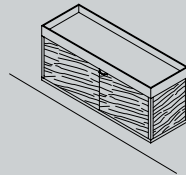

NEW ORDER

BY STEFAN DIEZ

HAY

NEW ORDER BY STEFAN DIEZ

Reviewing early prototypes at Stefan Diez Office.

Side tables

L100 X W34 X H38,5 cm
 L100 X W34 X H44,5 cm
 L100 X W34 X H50 cm

**Wall-mounted cabinet with top tray**

L100 X W34 X H43,5 cm

**Open sideboard with top tray**

L100 X W34 X H79,5 cm

**Open wall-mounted shelf**

L100 X W34 X H109,5 cm

**Horizontal wall-mounted sideboard**

L300 X W34 X H37,5 cm

**Double sideboard with top tray**

L200 X W34 X H79,5 cm

**Horizontal cabinet**

L400 X W34 X H44,5 cm

**Triple sideboard**

L300 X W34 X H79,5 cm

**Sideboard with top tray**

L200 X W34 X H91 cm

**Vertical shelf**

L100 X W34 X H215 cm

**Corner cabinet**

L234 X W134 X H74 cm

**Vertical open shelf**

L150 X W34 X H180 cm

**Horizontal open shelf**

L300 X W34 X H110 cm

**Vertical open shelf with trays**