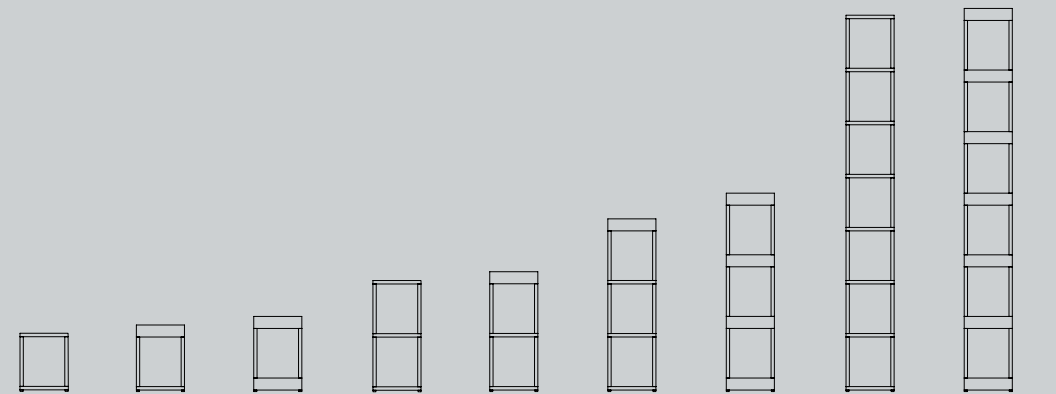

L100 X W34 X H215 cm

**Corner cabinet**

L234 X W134 X H74 cm

**Vertical open shelf**

L150 X W34 X H180 cm

**Horizontal open shelf**

L300 X W34 X H110 cm

**Vertical open shelf with trays**

L200 X W34 X H214 cm

**Irregular open shelf with trays**

L300 X W34 X H173 cm

L100 X H38,5 cm

L100 X H50 cm

L150 X H74 cm

L150 X H91 cm

L200 X H79,5 cm

L300 X H79,5 cm

L400 X H132 cm

H38,5 cm H44,5 cm H50 cm H74 cm H79,5 cm H115 cm H132 cm H250 cm H255 cm

Trays

Tray, corner top, middle and bottom
W34 X H8 cm

Tray, top, middle and bottom
W100 X H8 cm

Tray, top, middle and bottom
W150 X H8 cm

Tray, top, middle and bottom
W200 X H8 cm

Panels

Set of 2 side panels + 1 back panel

Side panel (X2)
L28 X H33 cm

Back panel 100
L95 X H33 cm

Back panel 150
L145 X H33 cm

Back panel 200
L195 X H33 cm

Sliding doors