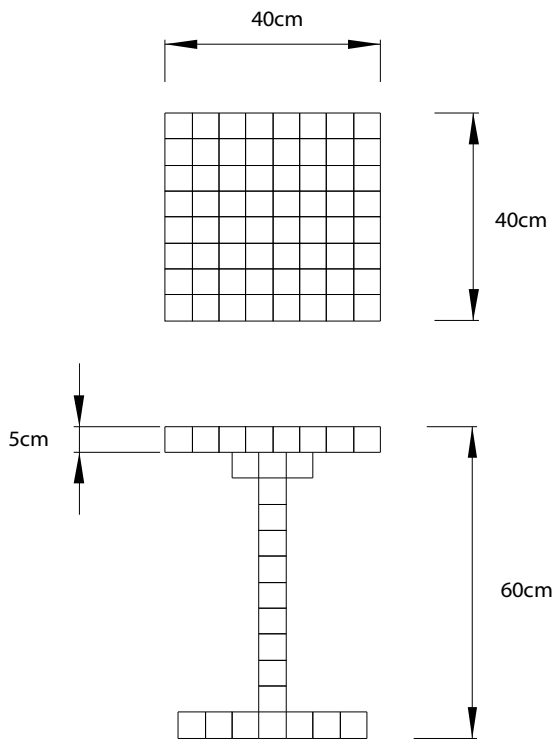

## Main dimensions

---

## Technical

40 x 40 x 60 (l x w x h)  
13-Net (product weight approx)

---

## Packaging

H-68cm  
W-48cm  
D-48cm

1-Colli  
16-Gross (with packaging)

m o o o i<sup>®</sup>

---

*Photography*

---

***Cleaning Instructions***