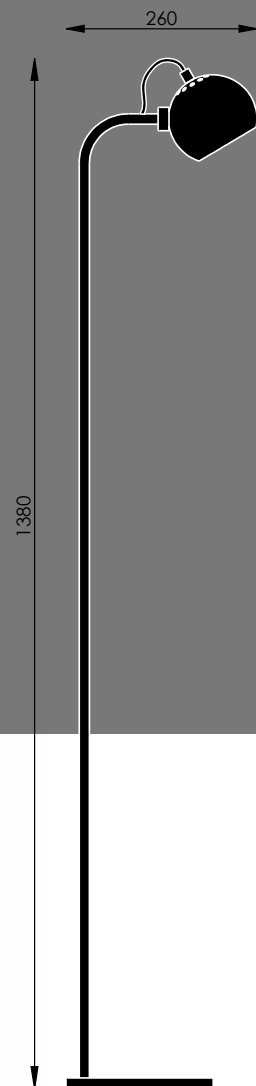

# BALL SINGLE

Designer: Benny Frandsen (2021)

## FLOOR LAMP.

Materials:  
Metal plated  
Painted white inside

Cord:  
300 cm black fabric

On/off:  
Foot switch on cord

Socket/bulb (not incl.)  
E14 max. 25W  
Learn more about e.g. Kelvin, Lumen, Watt - see our homepage. [Click here.](#)

Recommended bulb:  
Art.no. 110200  
Megaman T-Lamp E14 LED 2.2W (Energy class A++)

Matt black.  
Art.no. 124072  
Black fabric cord

Glossy Nude.  
Art.no. 123417  
Black fabric cord

Glossy mint.  
Art.no. 123418  
Black fabric cord

Glossy red.  
Art.no. 123419  
Black fabric cord

Glossy pale grey.  
Art.no. 123420  
Black fabric cord

Glossy warm grey.  
Art.no. 123421  
Black fabric cord