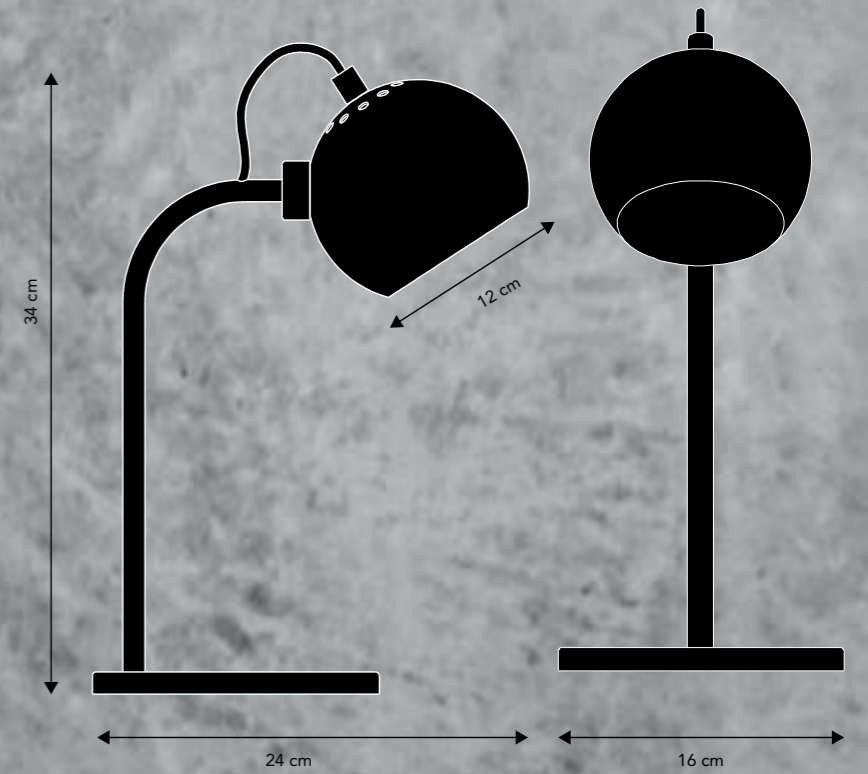

## TABLE LAMP

Materials:  
Metal plated

Cord:  
250 cm black fabric

On/off:  
Switch on cord

Socket/bulb (not incl.)  
E14 max 25W.  
Learn more about e.g. Kelvin, Lumen, Watt - see our homepage. Click [here](#).

Recommended bulb:  
Art.no. 110200  
Megaman T-Lamp E14 LED 2.2W (Energy class A++)

Matt white  
Art.no. 124073  
Black fabric cord

Matt black.  
Art.no. 124072  
Black fabric cord

Glossy Nude.  
Art.no. 123417  
Black fabric cord