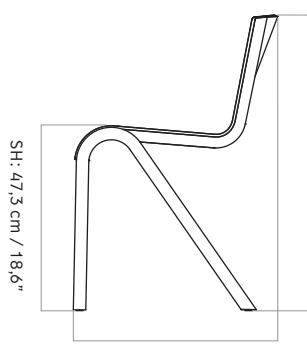

H: 78 cm / 30,7"

SH: 48,3 cm / 19"

D: 50 cm / 19,7"

W: 47,5 cm / 18,7"

PRODUCTION PROCESS

Press bended plywood, CNC cut to shape the parts.
Assmbeled glued and lacquered.

COLOUR

Shell without upholstery

EN16139:2013, L2

CERTIFICATIONS

Crafted from FSC certified wood

PACKAGING TYPE

Brown box

PACKAGING MEASUREMENTS (H x W x D)

81 cm x 72 cm x 60 cm / 31,5" x 28,3" x 23,6"

MATERIALS & MAINTENANCE

Please visit [menuspace.com](https://www.menuspace.com) for materials and care and maintenance instructions.

WITHOUT UPHOLSTERY

W: 47,5 cm / 18,7"

SH: 47,3 cm / 18,6"

H: 78 cm / 30,7"

D: 50 cm / 19,7"

UPHOLSTERED

W: 47,5 cm / 18,7"

SH: 48,3 cm / 19"

H: 78 cm / 30,7"

D: 50 cm / 19,7"