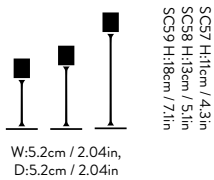

Collect | Candleholder SC57-SC59

Space Copenhagen

2021

Product category
Candleholder

Environment
Indoor

Material
Brass

Production process
Each candleholder is made from cast brass with a brushed finish to give it a soft and delicate look.

Dimensions
SC57: H:11cm / 4.3in, W:5.2cm / 2.04in, D:5.2cm / 2.04in
SC58: H:13cm / 5.1in, W:5.2cm / 2.04in, D:5.2cm / 2.04in
SC59: H:18cm / 7.1in, W:5.2cm / 2.04in, D:5.2cm / 2.04in

Package dimensions
Giftbox SC57: H:12cm / 4.7in, W:5cm / 2in, D:5cm / 2in
Giftbox SC58: H:14cm / 5.5in, W:5cm / 2in, D:5cm / 2in
Giftbox SC59: H:20.5cm / 8.3in, W:5cm / 2in, D:5cm / 2in

Master carton SC57: H:16cm / 6.5in, W:15cm / 5.9in, D:29cm / 11.3in
Master carton SC58: H:19cm / 7.3in, W:15cm / 5.9in, D:29cm / 11.3in
Master carton SC59: H:24cm / 9.3in, W:15cm / 5.9in, D:29cm / 11.3in

Colli quantity
4 pc

Weight
SC57 Product: 0.2 kg
SC58 Product: 0.21 kg
SC59 Product: 0.22 kg
SC57 Product incl. giftbox: 0.34 kg
SC58 Product incl. giftbox: 0.38 kg
SC59 Product incl. giftbox: 0.42 kg

→ Stock Item
Brushed Brass

Cleaning instructions
To remove wax, use hot water and dry immediately with a kitchen cloth. For daily cleaning use a moist cloth and immediately wipe with a soft dry cloth.