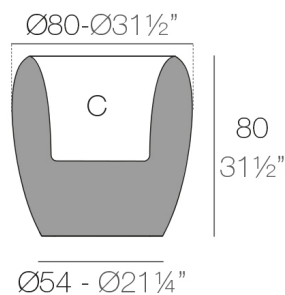

Weight

20.08 Kg

BLOW Macetero 80

BLOW Planter 80

C = 68 L

C = 18 gal

FINISHES

BASIC