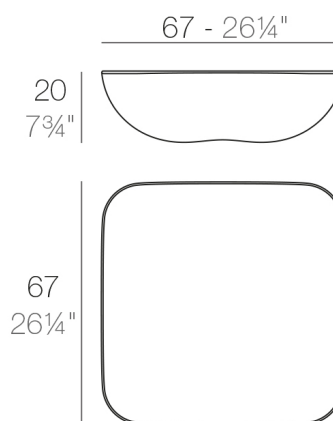

Weight

5 Kg

PILLOW Mesa Baja
PILLOW Low Table

FINISHES

BASIC

Ref. 55002

Matt Polyethylene

- ICE
- WHITE
- BLACK
- BRONZE
- STEEL
- ANTHRACITE
- RED
- PISTACHIO
- ORANGE
- KHAKI
- NAVY
- PLUM
- TAUPE
- ECRU