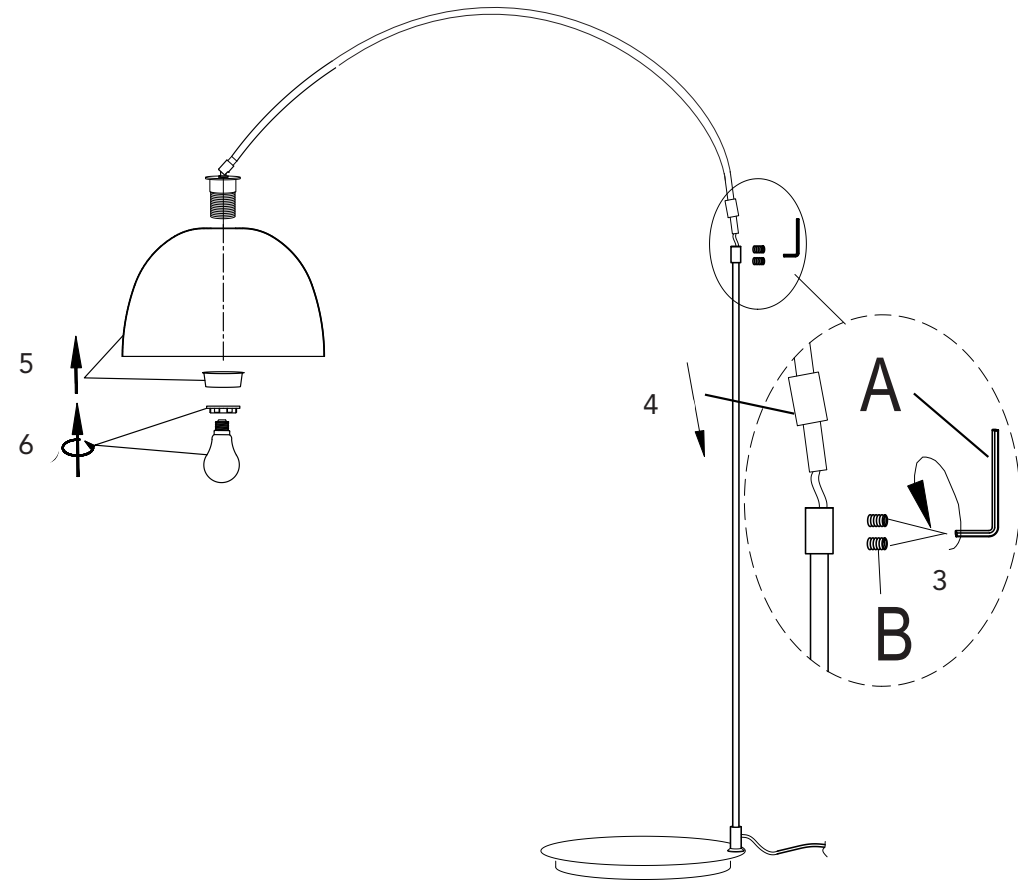

FRANSEN

WWW.FRANSEN.COM

Please ensure the cable run out at the back of the base, and that the tube will be placed over the base as shown on the drawing.

1xA

2xB

1xC

1xD

1xE

1xF

If the external flexible cable or cord of this luminaire is damaged, it shall be exclusively replaced by the manufacturer or his service agent or a similar qualified person in order to avoid a hazard.