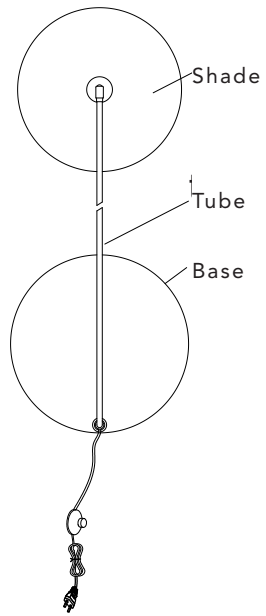

FRANSEN

WWW.FRANSEN.COM

Please ensure the cable run out at the back of the base, and that the tube will be placed over the base as shown on the drawing.

1xA

2xB

1xC

1xD

1xE

1xF

If the external flexible cable or cord of this luminaire is damaged, it shall be exclusively replaced by the manufacturer or his service agent or a similar qualified person in order to avoid a hazard.