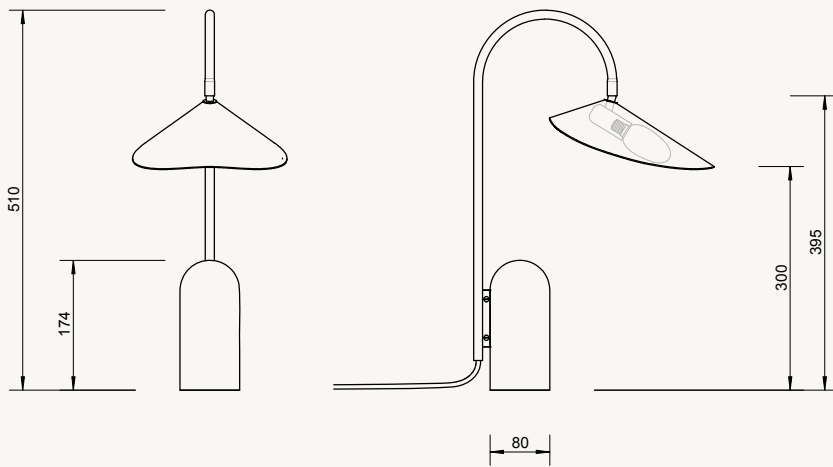

ARUM TABLE LAMP