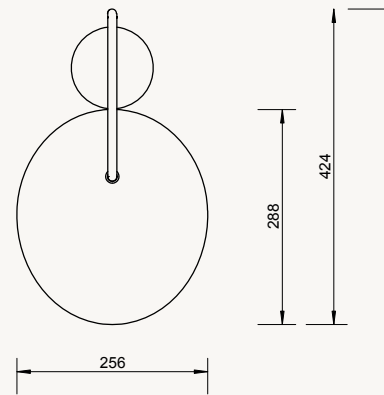

ARUM FLOOR LAMP

Lampshade direction can be adjusted

ARUM TABLE LAMP