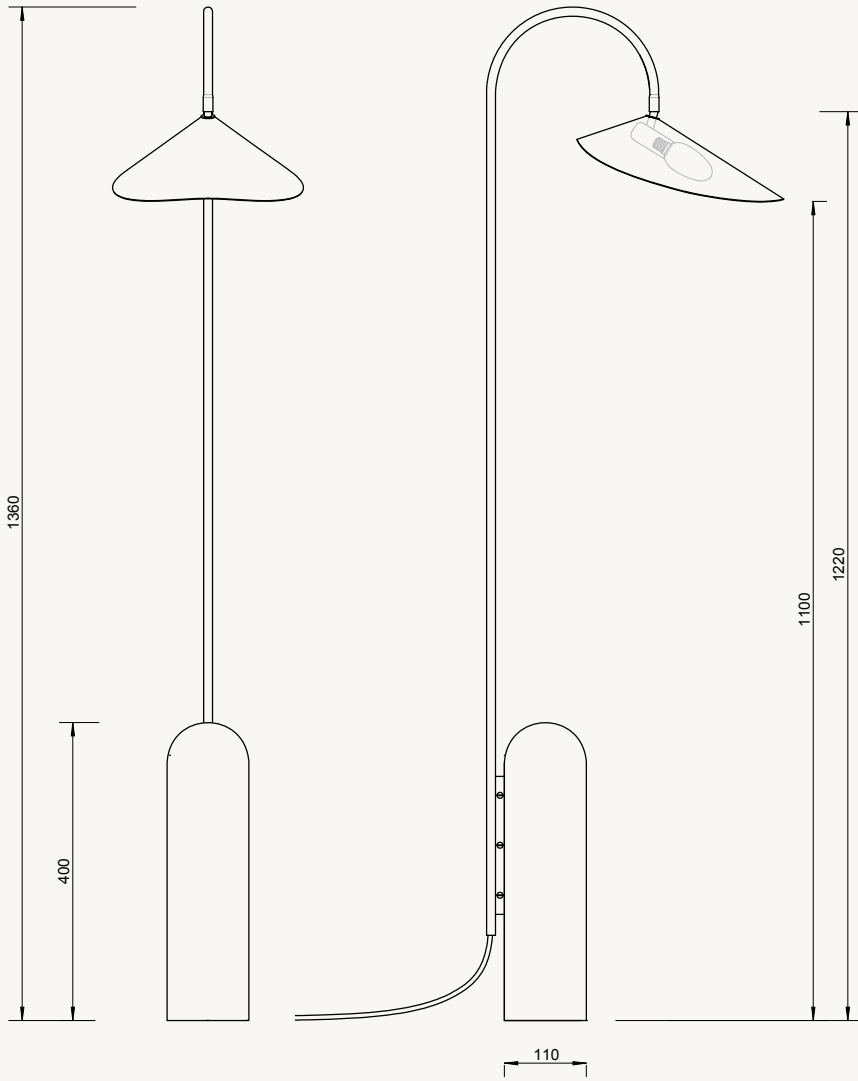

ARUM FLOOR LAMP

Lampshade direction can be adjusted