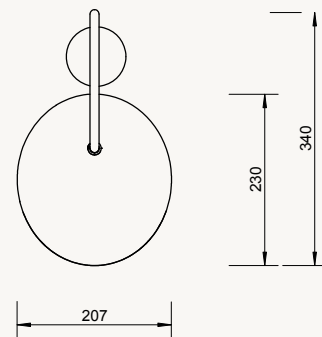

ARUM TABLE LAMP