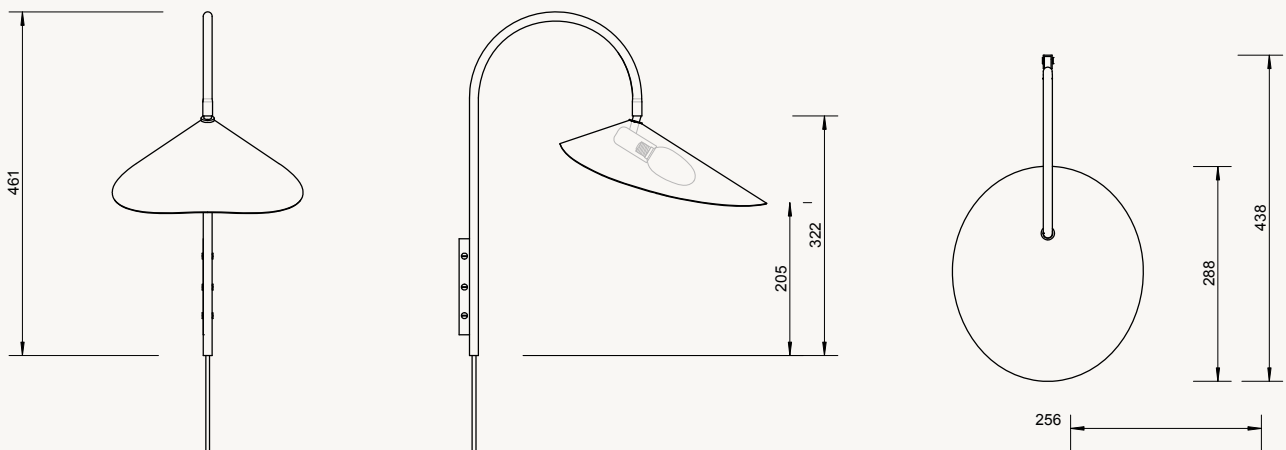

DIMENSIONS & WEIGHT

Floor lamp: W: 25.6 x H: 136 x D: 42.4 cm
W: 10.1 x H: 53.5 x D: 16.7 in
Weight: 11.70 kg

Table lamp: W: 20.5 x H: 51 x D: 34 cm
W: 8 x H: 20 x D: 13.4 in
Weight: 4.75 kg

Wall lamp: W: 25.6 x H: 46.1 x D: 43.8 cm
W: 10.1 x H: 18 x D: 17.2 in
Weight: 0.85 kg

100133101
Black/Black Marble

NEW

110167693
Cashmere/Travertine

ARUM FLOOR LAMP

Size:	W: 25.6 x H: 136 x D: 41.9 cm W: 10.1 x H: 53.5 x D: 16.5 in	Recommended retail price	
Material:	Solid black marble base / Solid travertine base	DKK	4,999
	Powder coated steel structure and lampshade	SEK	7,245
	E14 socket. 2.6 m black fabric cord	NOK	6,579
	Matte off-white inside (lampshade)	EUR	679
		GBP	629
Care:	Wipe with a damp cloth	USD	909
Info:	Bulb not included		
	Only approved for EU/NO/CH and separate UL version for US and UK		
	Direction of lampshade can be adjusted		
	Registered design		
Net. weight:	11.7 kg		
Packsize:	1		

100134101
Black

NEW

110169693
Cashmere

ARUM WALL LAMP

Size:	W: 25.6 x H: 47,1 x D: 43.8 cm W: 10.1 x H: 18.5 x D: 17.2 in	Recommended retail price	
Material:	Powder coated steel structure and lampshade	DKK	1,999
	E14 socket. 2.6 m black fabric cord	SEK	2,895
	Matte off-white inside (lampshade)	NOK	2,629
		EUR	269
		GBP	239
Care:	Wipe with a damp cloth	USD	365
Info:	Bulb not included		
	Only approved for EU/NO/CH and separate UL version for US and UK		
	Direction of lampshade can be adjusted		
	Registered design		
Net. weight:	0.9 kg		
Packsize:	2		