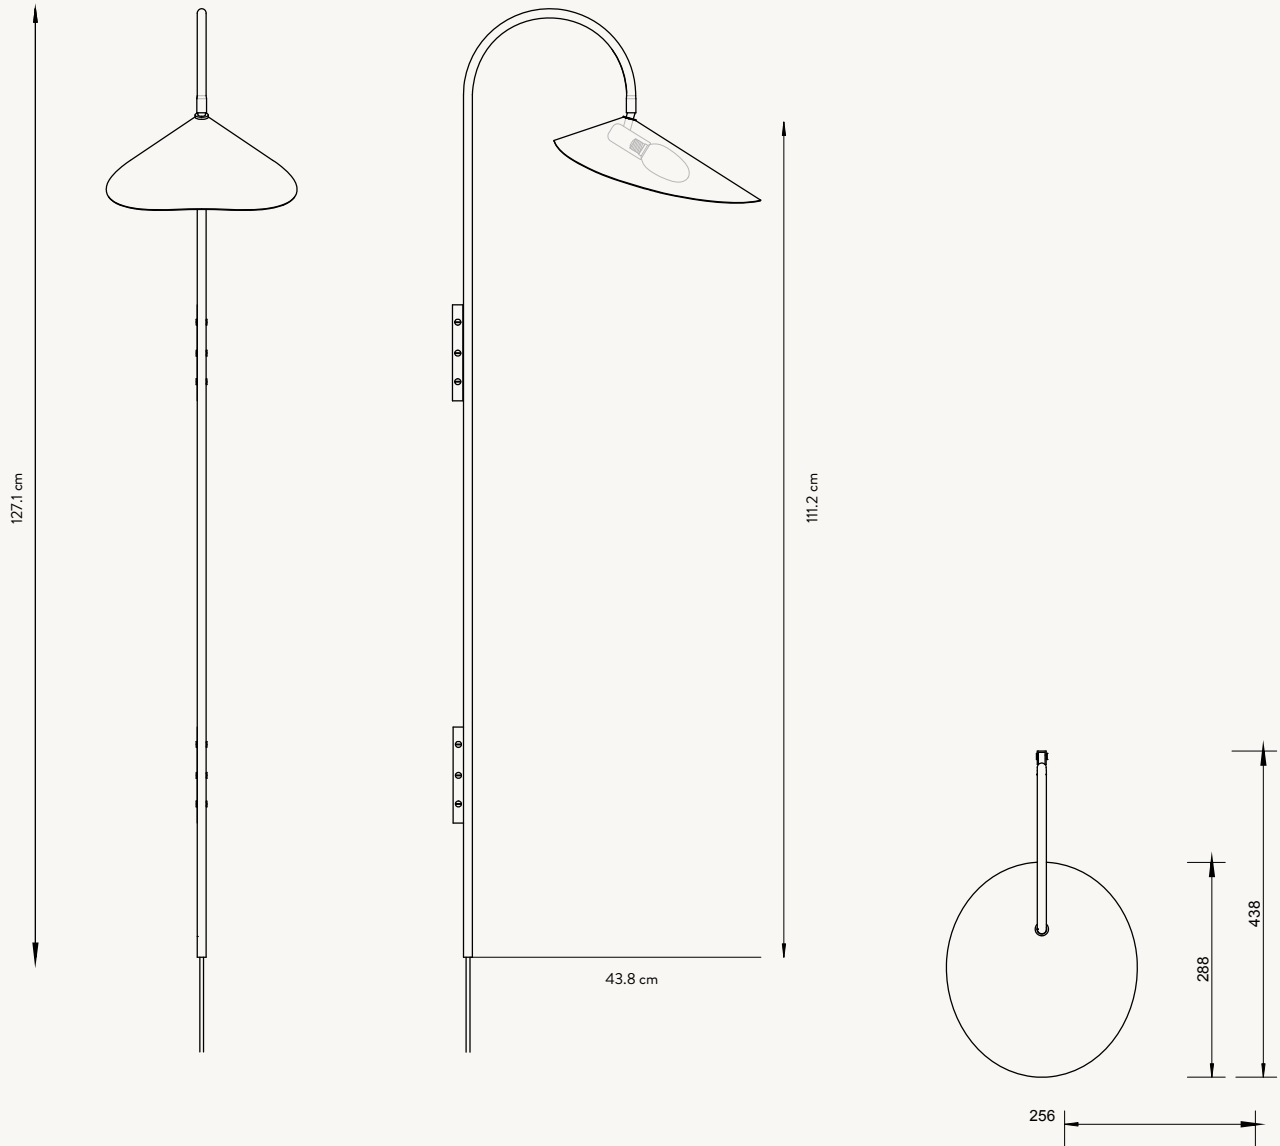

DIMENSIONS & WEIGHT

Floor lamp: W: 25.6 x H: 136 x D: 42.4 cm
W: 10.1 x H: 53.5 x D: 16.7 in
Weight: 11.70 kg

Table lamp: W: 20.5 x H: 51 x D: 34 cm
W: 8 x H: 20 x D: 13.4 in
Weight: 4.75 kg

Wall lamp: W: 25.6 x H: 46.1 x D: 43.8 cm
W: 10.1 x H: 18 x D: 17.2 in
Weight: 0.85 kg

Dimmable: No

CARE & CLEANING

Clean with a soft dry cloth. Always switch off the electricity before cleaning.

ARUM FLOOR LAMP

Lampshade direction can be adjusted

ARUM TABLE LAMP

ARUM TALL WALL LAMP

ARUM WALL LAMP

100133101
Black/Black Marble

NEW

110167693
Cashmere/Travertine

ARUM FLOOR LAMP

Size:	W: 25.6 x H: 136 x D: 41.9 cm W: 10.1 x H: 53.5 x D: 16.5 in	Recommended retail price	
Material:	Solid black marble base / Solid travertine base	DKK	4,999
	Powder coated steel structure and lampshade	SEK	7,245
	E14 socket. 2.6 m black fabric cord	NOK	6,579
	Matte off-white inside (lampshade)	EUR	679
		GBP	629
Care:	Wipe with a damp cloth	USD	909
Info:	Bulb not included		
	Only approved for EU/NO/CH and separate UL version for US and UK		
	Direction of lampshade can be adjusted		
	Registered design		
Net. weight:	11.7 kg		
Packsize:	1		

100134101
Black

NEW

110169693
Cashmere

ARUM WALL LAMP

Size:	W: 25.6 x H: 47,1 x D: 43.8 cm W: 10.1 x H: 18.5 x D: 17.2 in	Recommended retail price	
Material:	Powder coated steel structure and lampshade	DKK	1,999
	E14 socket. 2.6 m black fabric cord	SEK	2,895
	Matte off-white inside (lampshade)	NOK	2,629
		EUR	269
		GBP	239
Care:	Wipe with a damp cloth	USD	365
Info:	Bulb not included		
	Only approved for EU/NO/CH and separate UL version for US and UK		
	Direction of lampshade can be adjusted		
	Registered design		
Net. weight:	0.9 kg		
Packsize:	2		