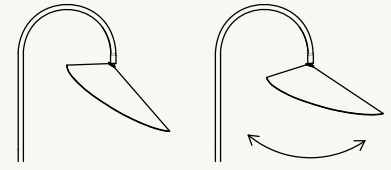

DIMENSIONS & WEIGHT

Floor lamp: W: 25.6 x H: 136 x D: 42.4 cm
W: 10.1 x H: 53.5 x D: 16.7 in
Weight: 11.70 kg

Table lamp: W: 20.5 x H: 51 x D: 34 cm
W: 8 x H: 20 x D: 13.4 in
Weight: 4.75 kg

Wall lamp: W: 25.6 x H: 46.1 x D: 43.8 cm
W: 10.1 x H: 18 x D: 17.2 in
Weight: 0.85 kg

Classification: Class II

Socket: E14 socket base. Bulb not included.

Recommended light source: LED bulb, max. 12W
Halogen bulb, max. 46w

Energy efficiency: The luminaire is compatible with bulbs of the energy classes: A++ - E.

Dimmable: No

CARE & CLEANING

Clean with a soft dry cloth. Always switch off the electricity before cleaning.

ARUM FLOOR LAMP

Lampshade direction can be adjusted

ARUM TABLE LAMP

ARUM TALL WALL LAMP

ARUM WALL LAMP

100133101
Black/Black Marble

NEW

110167693
Cashmere/Travertine

ARUM FLOOR LAMP

Size:	W: 25.6 x H: 136 x D: 41.9 cm W: 10.1 x H: 53.5 x D: 16.5 in	Recommended retail price	
Material:	Solid black marble base / Solid travertine base	DKK	4,999
	Powder coated steel structure and lampshade	SEK	7,245
	E14 socket. 2.6 m black fabric cord	NOK	6,579
	Matte off-white inside (lampshade)	EUR	679
		GBP	629
Care:	Wipe with a damp cloth	USD	909
Info:	Bulb not included		
	Only approved for EU/NO/CH and separate UL version for US and UK		
	Direction of lampshade can be adjusted		
	Registered design		
Net. weight:	11.7 kg		
Packsize:	1		