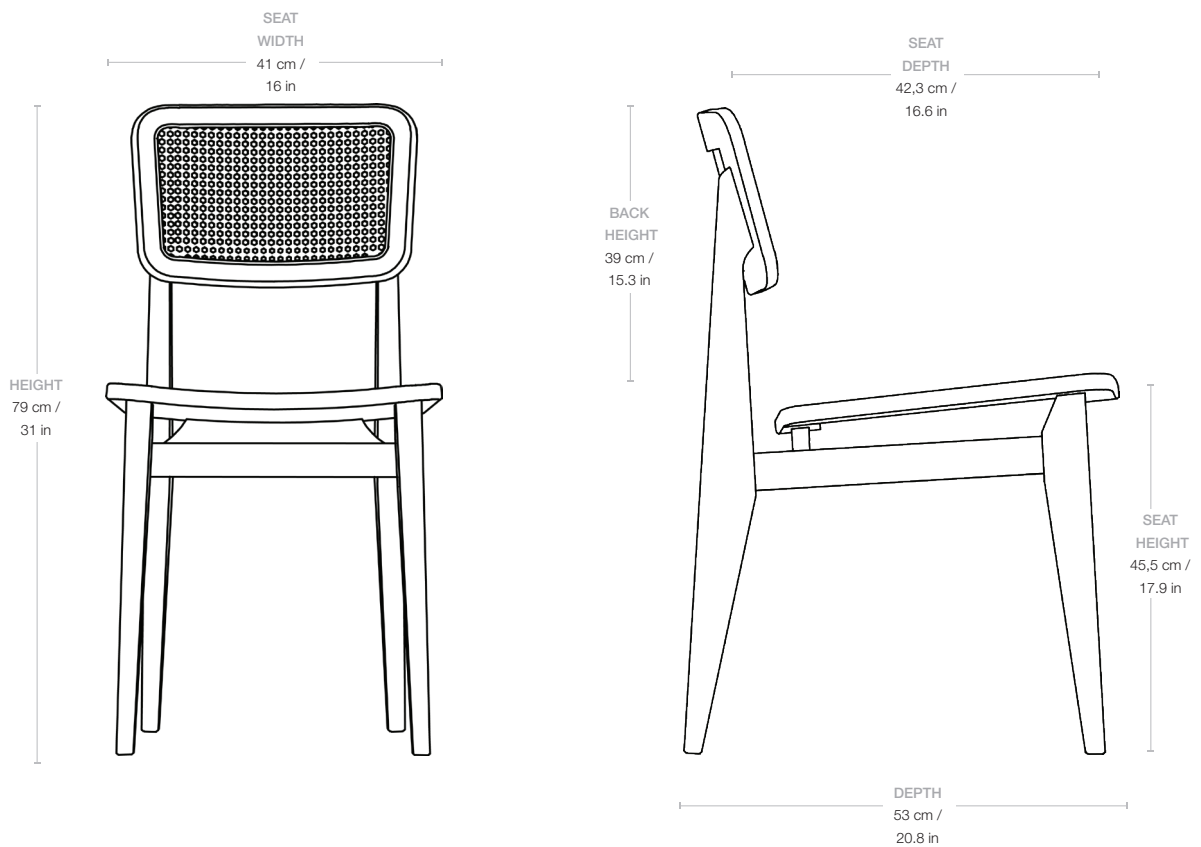

C- Chair - Dining Chair - All French Cane

Designed by Marcel Gascoïn - 1947

ITEM NUMBER

10497

DESCRIPTION

One of Marcel Gascoïn's most well-known pieces, the C-Chair Dining Chair, was designed in 1947. The chair represents not only the aesthetic and practical power of Gascoïn's designs, but also the social conscience he strongly demonstrated through the post-war years in France. The C-Chair was originally created out of necessity to fit in to the new sizes of homes built at the end of World War II, where Gascoïn made up for the lack of space by creating simple, functional furniture. Cleverly designed with great attention to detail, the C-Chair possesses an elegant shape, yet sturdy construction rooted in a simple, minimal, and strong design language. Characterised by voluminous and vigorous legs juxtaposed by an inviting seat in materials like French cane, paper cord, veneer or fabric, the quality of the C-Chair reveals itself through modern lines, sobriety, and high-quality wooden workmanship.

Materials & Finishes

BASE FINISH

American walnut (oiled), oak (oiled), black stained oak (lacquered/gloss 10-15)

MATERIALS

American walnut, oak, French cane

Dimensions

WIDTH	41 cm / 16 in
DEPTH	53 cm / 20.8 in
HEIGHT	79 cm / 31 in
SEAT WIDTH	41 cm / 16 in
SEAT DEPTH	42.3 cm / 16.6 in
SEAT HEIGHT	45.5 cm / 17.9 in
BACKREST HEIGHT	39 cm / 15.3 in

Weight

TOTAL WEIGHT	4.2 kg / 9.2 lbs
---------------------	------------------

Packaging

NUMBER OF PARCELS	1
PACKAGING LENGTH	84 cm / 33 in
PACKAGING WIDTH	56 cm / 22 in
PACKAGING HEIGHT	55 cm / 21.6 in

PACKAGING WEIGHT 2.5 kg / 5.5 lbs

GROSS WEIGHT 6.7 kg / 14.7 lbs

Test & Certifications

EN 16139:2013 L1 yes

EN 1022:2005 L1 yes

SUSTAINABILITY Parts can be separated and sorted for recycling
Formaldehyde free glue
100% of our wood products are manufactured to comply with EUTR
The C-Chair is manufactured with FSC certified Oak