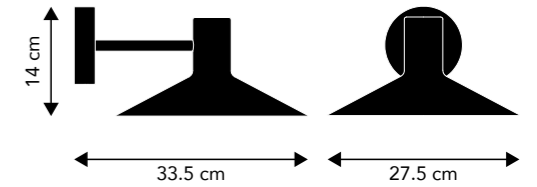

<< Back to contents

MINNEAPOLIS

Designer: Friis & Moltke (1982)

Metal wall lamp.

Cord:
250 cm black fabric

On/off:
Switch on cord

Socket/bulb (not incl.)
GU10 max. 10W
Learn more about e.g. Kelvin, Lumen, Watt - see our homepage. Click [here](#).

Recommended bulb:
Art.no. 113237: Philips Corepro LED GU10 3.5W (Energy class A+)

Weight:
1.5 kg.

Assembly Instructions:
See and/or download [here](#).

High resolution images:
If you need high resolution images - see our images of this model [here](#).

Instagram ready images.
The correct format for Instagram images can be downloaded [here](#).

Matt black: art.no. 104480