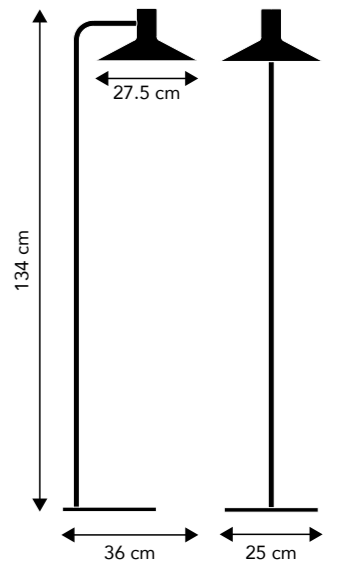

<< Back to contents

MINNEAPOLIS

Designer: Friis & Moltke (1982)

Metal floor lamp.

Cord:
250 cm black fabric

On/off:
Switch on cord

Socket/bulb (not incl.)
GU10 max. 10W
Learn more about e.g. Kelvin, Lumen, Watt - see our homepage. Click [here](#).

Recommended bulb:
Art.no. 113237: Philips Corepro LED GU10 3.5W (Energy class A+)

Weight:
6.5 kg.

Assembly Instructions:
See and/or download [here](#).

High resolution images:
If you need high resolution images - see our images of this model [here](#).

Instagram ready images.
The correct format for Instagram images can be downloaded [here](#).