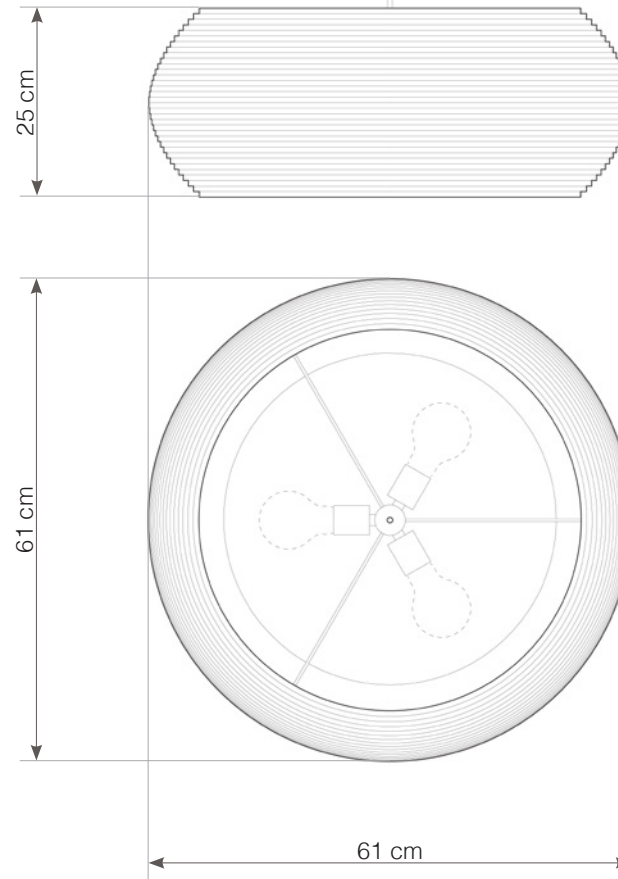

Ohio24

3x 15W maximum LED
E27 socket | 230V 50Hz | Class I

For use with dimmable incandescent bulbs. Also compatible with CFL bulbs or dimmable LED bulbs of equivalent wattage.

Mounting Installation: Suspended

recycled cardboard

responsibly made in holland

proudly designed in seattle | usa

responsible handmade quality

nontoxic fire retardant treated

contains tempered glass

black powder-coated steel frame

compressed air recommended cleaning

use in dry location only

● SHADE ALSO AVAILABLE IN NATURAL.

hardwired cord set + ceiling canopy

INCLUDES A TWO-METER WHITE FABRIC CORD AND A GRAY POWDER COATED STEEL CANOPY. ○●
FIVE-METER CORDS ARE AVAILABLE FOR AN ADDITIONAL CHARGE.

Scraplight shades are non-toxic and are handmade using responsible practices. Because all Scraplights are handmade, dimensions may vary slightly. This luminaire is compatible with bulbs of the energy classes A++, A+, A, B, C, D & E (EU No 874/2012).

SCRAPLIGHTS® white
a refreshing take on a responsible idea