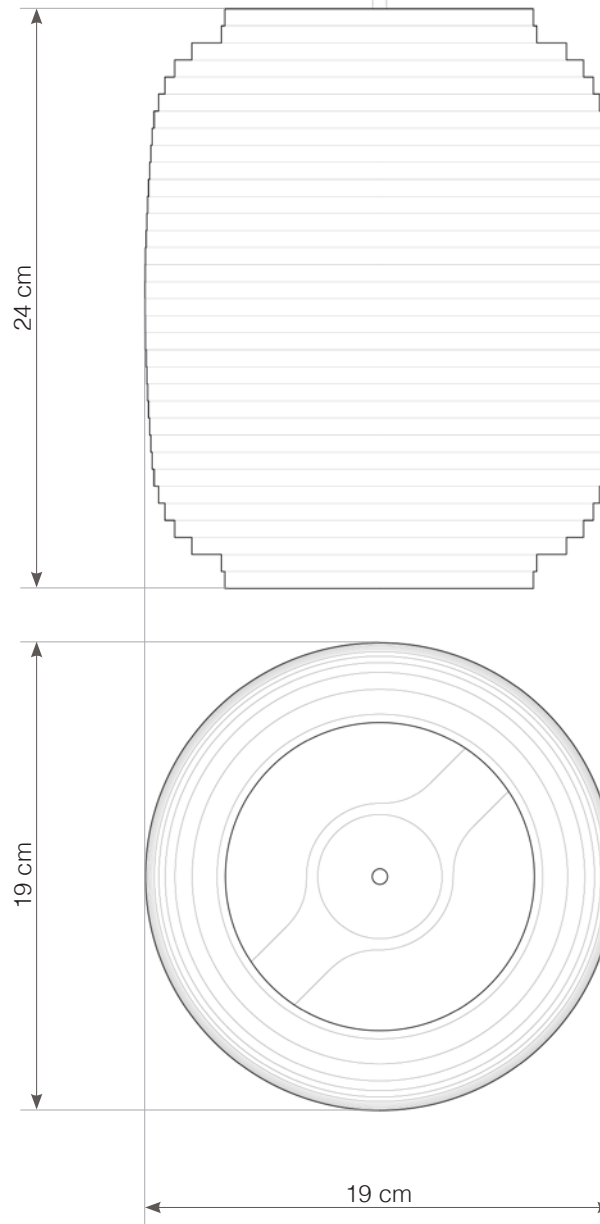

Ausi8

1x 15W maximum LED
E27 socket | 230V 50Hz | Class II

For use with dimmable incandescent bulbs. Also compatible with CFL bulbs or dimmable LED bulbs of equivalent wattage.

Mounting Installation: Suspended

recycled cardboard

responsibly made in holland

proudly designed in seattle | usa

responsible handmade quality

nontoxic fire retardant treated

compressed air recommended cleaning

use in dry location only

● SHADE ALSO AVAILABLE IN NATURAL.

hardwired cord set + ceiling canopy

INCLUDES A TWO-METER WHITE FABRIC CORD AND A GRAY POWDER COATED STEEL CANOPY. ○ ●
FIVE-METER CORDS ARE AVAILABLE FOR AN ADDITIONAL CHARGE.

Scraplight shades are non-toxic and are handmade using responsible practices. Because all Scraplights are handmade, dimensions may vary slightly. This luminaire is compatible with bulbs of the energy classes A++, A+, A, B, C, D & E (EU No 874/2012).