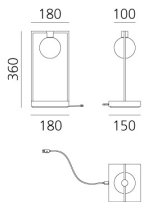

LUMINAIRE

- Watt: **1,7W**
- Lichtstrom (lm): **360lm**
- CCT: **3000K**
- CRI: **90**
- Dimmer Typology: **Push button Dimmer**

Anmerkungen

Battery life:
Dimmer step 1: 8h
Dimmer step 2: 11h
Dimmer step 3: 26h
3 hrs fast charge

BESCHREIBUNG

Curiosity is the new portable lamp that through its shape reveals its vocation for exposition but at the same time for relations. It showcases the spaces where people are or the objects that it can hold inside of it.

Neutral and essential in its graceful structure, it becomes functional enhancing the content. It is available in two sizes, to better adapt to host different objects.

It is a frame for displaying objects. Its base becomes the element that supports what you want to show illuminated by the small spotlight at its top.

It is a controlled light, which with the addition of a white glass sphere with amber light recreates a warm and cosy atmosphere around which to cultivate relationships and feel good.

Curiosity brings its space of light everywhere, and thanks to its long autonomy (up to 26 hours away from the net) it allows you to reinvent everyday light contexts.

It designs individual freedom by adapting to the domestic space, but above all it opens up new scenarios in public places.

Being able to build exible and mobile displays, it is also a perfect tool for retail spaces, for exhibitions, or for restaurants, where it creates an intimate and elegant atmosphere able to follow the changing organization of the spaces.

"We all have that one object that tells the story of a lifetime, of a journey, or a collection of objects that we would like to underline with light. Curiosity - inspired by the universe of the "cabinet of curiosity" - was born from the desire to offer a small exhibition to all those who wish to showcase an object under its light. By nature, it is intended for any sector, both private and professional: museums, display of private collections or of objects on a restaurant table. Everyone is free to imagine its own presentation on the lamp stage.

But there is more to this: Curiosity is decorative and versatile. With its small removable diffuser, it can become an EXPO or a DECO lamp. Thanks to its battery, it is also nomadic and easy to move: it will find its place in all the interior design scenarios. Who said that curiosity was a bad defect?"

Daide Oppizzi

ARTIKELNUMMER: 0175010A

FUNKTIONEN

- Artikelnummer: **0175010A**
- Farbe: **Black-brown**
- Installation: **Tischleuchte**
- Material: **Aluminium**
- Serie: **Design Collection**
- design: **Daide Oppizzi**

DIMENSION

- Länge: **cm 18**
- Breite: **cm 15**
- Höhe: **cm 36**