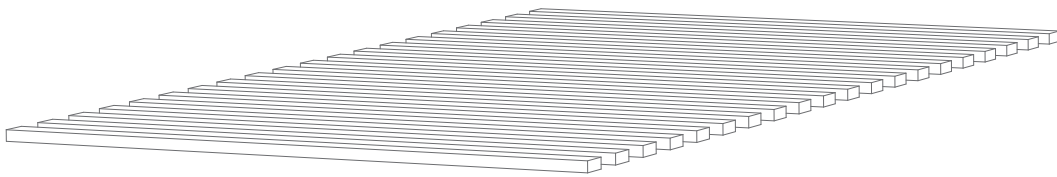

Siebenschläfer Lattenrost / *Siebenschläfer Slatted Frame*

Massivholz

Solid wood

● Unbehandelt / *Untreated*

Gurtband

Belt strap

Roll-Lattenrost für alle Bett-Breiten.

Roll-up slatted frame for all bed widths.