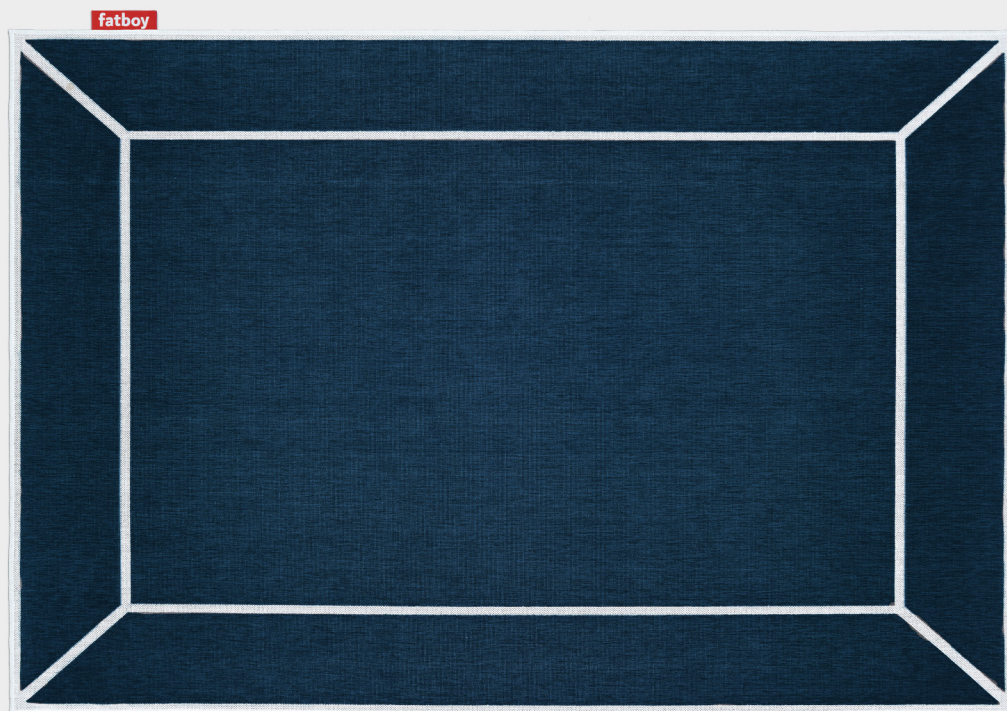

CARPRETTY GRAND FRAME

fatboy®

Available colors

Off-white
104004

Blue
104005

Carprenny Grand Frame

200 x 290 x 2 cm

Material
100% Polypropylene

Features

- Easy to clean
- UV resistant
- Combined high and low
weaving techniques
- Super soft
- Anti-static

Batchnumber

Sticker on bottom corner

Use

Indoor / Outdoor