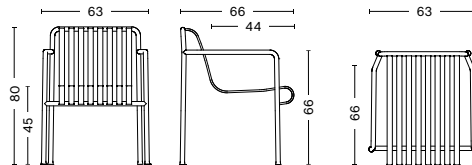

PALISSADE LOUNGE CHAIR HIGH

/ WIDTH 73 cm / 28.74"
/ DEPTH 92 cm / 36.22"
/ HEIGHT 88 cm / 34.65"
/ SEAT HEIGHT 38 cm / 14.96"
/ SEAT DEPTH 49 cm / 19.29"

PALISSADE BAR STOOL

/ WIDTH 38 cm / 14.96"
/ DEPTH 45 cm / 17.72"
/ HEIGHT 78 cm / 30.71"

PALISSADE DINNING ARMCHAIR

/ WIDTH 63 cm / 24.80"
/ DEPTH 66 cm / 25.98"
/ HEIGHT 80 cm / 31.49"
/ SEAT HEIGHT 45 cm / 17.71"
/ SEAT DEPTH 44 cm / 17.32"

- PRODUCT FACTS -

PALISSADE CHAIR

- / WIDTH 47 cm / 18.50"
- / DEPTH 56 cm / 22.05"
- / HEIGHT 80 cm / 31.49"
- / SEAT HEIGHT 45 cm / 17.71"
- / SEAT DEPTH 41 cm / 16.41"