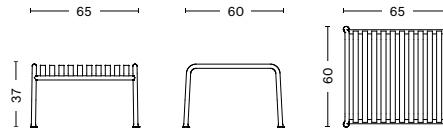

PALISSADE OTTOMAN

- / WIDTH 65 cm / 25.59"
- / DEPTH 60 cm / 23.62"
- / HEIGHT 37 cm / 14.56"