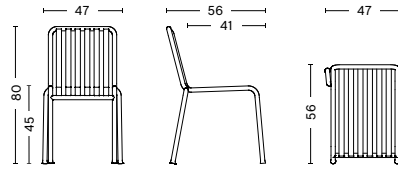

PALISSADE LOUNGE CHAIR HIGH

/ WIDTH 73 cm / 28.74"
/ DEPTH 92 cm / 36.22"
/ HEIGHT 88 cm / 34.65"
/ SEAT HEIGHT 38 cm / 14.96"
/ SEAT DEPTH 49 cm / 19.29"

PALISSADE BAR STOOL

/ WIDTH 38 cm / 14.96"
/ DEPTH 45 cm / 17.72"
/ HEIGHT 78 cm / 30.71"

PALISSADE DINNING ARMCHAIR

/ WIDTH 63 cm / 24.80"
/ DEPTH 66 cm / 25.98"
/ HEIGHT 80 cm / 31.49"
/ SEAT HEIGHT 45 cm / 17.71"
/ SEAT DEPTH 44 cm / 17.32"

- PRODUCT FACTS -

PALISSADE CHAIR

- / WIDTH 47 cm / 18.50"
- / DEPTH 56 cm / 22.05"
- / HEIGHT 80 cm / 31.49"
- / SEAT HEIGHT 45 cm / 17.71"
- / SEAT DEPTH 41 cm / 16.41"

PALISSADE ARMCHAIR

- / WIDTH 51 cm / 20.08"
- / DEPTH 56 cm / 22.05"
- / HEIGHT 80 cm / 31.49"
- / SEAT HEIGHT 45 cm / 17.71"
- / SEAT DEPTH 41 cm / 16.41"

PALISSADE BENCH

- / WIDTH 120 cm / 47.24"
- / DEPTH 42 cm / 16.54"
- / HEIGHT 45 cm / 17.71"

PALISSADE DINING BENCH

- / WIDTH 128 cm / 50.39"
- / DEPTH 70 cm / 27.56"
- / HEIGHT 80 cm / 31.49"
- / SEAT HEIGHT 45 cm / 17.71"

PALISSADE OTTOMAN

- / WIDTH 65 cm / 25.59"
- / DEPTH 60 cm / 23.62"
- / HEIGHT 37 cm / 14.56"