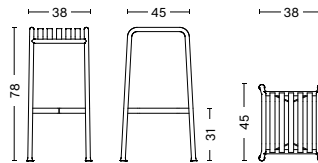

DIMENSIONS

PALISSADE TABLE

/ LENGTH 82,5 cm / 32.48"
/ WIDTH 90 cm / 35.43"
/ HEIGHT 75 cm / 29.53"

PALISSADE TABLE

/ LENGTH 170 cm / 66.93"
/ WIDTH 90 cm / 35.43"
/ HEIGHT 75 cm / 29.53"

PALISSADE LOUNGE SOFA

/ WIDTH 139 cm / 54.72"
/ DEPTH 88 cm / 34.65"
/ HEIGHT 70 cm / 27.56"
/ SEAT HEIGHT 38 cm / 14.96"
/ SEAT DEPTH 49 cm / 19.29"

PALISSADE LOUNGE CHAIR LOW

/ WIDTH 73 cm / 28.74"
/ DEPTH 81 cm / 31.89"
/ HEIGHT 70 cm / 27.56"
/ SEAT HEIGHT 38 cm / 14.96"
/ SEAT DEPTH 49 cm / 19.29"

PALISSADE LOUNGE CHAIR HIGH

/ WIDTH 73 cm / 28.74"
/ DEPTH 92 cm / 36.22"
/ HEIGHT 88 cm / 34.65"
/ SEAT HEIGHT 38 cm / 14.96"
/ SEAT DEPTH 49 cm / 19.29"

PALISSADE BAR STOOL

/ WIDTH 38 cm / 14.96"
/ DEPTH 45 cm / 17.72"
/ HEIGHT 78 cm / 30.71"

PALISSADE DINNING ARMCHAIR

/ WIDTH 63 cm / 24.80"
/ DEPTH 66 cm / 25.98"
/ HEIGHT 80 cm / 31.49"
/ SEAT HEIGHT 45 cm / 17.71"
/ SEAT DEPTH 44 cm / 17.32"

- PRODUCT FACTS -

PALISSADE CHAIR

- / WIDTH 47 cm / 18.50"
- / DEPTH 56 cm / 22.05"
- / HEIGHT 80 cm / 31.49"
- / SEAT HEIGHT 45 cm / 17.71"
- / SEAT DEPTH 41 cm / 16.41"