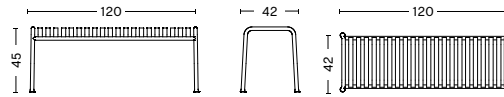

PALISSADE BENCH

- / WIDTH 120 cm / 47.24"
- / DEPTH 42 cm / 16.54"
- / HEIGHT 45 cm / 17.71"