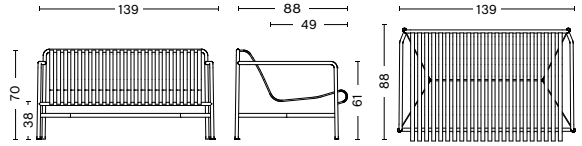

DIMENSIONS

PALISSADE TABLE

/ LENGTH 82,5 cm / 32.48"
/ WIDTH 90 cm / 35.43"
/ HEIGHT 75 cm / 29.53"

PALISSADE TABLE

/ LENGTH 170 cm / 66.93"
/ WIDTH 90 cm / 35.43"
/ HEIGHT 75 cm / 29.53"

PALISSADE LOUNGE SOFA

/ WIDTH 139 cm / 54.72"
/ DEPTH 88 cm / 34.65"
/ HEIGHT 70 cm / 27.56"
/ SEAT HEIGHT 38 cm / 14.96"
/ SEAT DEPTH 49 cm / 19.29"

PALISSADE LOUNGE CHAIR LOW

/ WIDTH 73 cm / 28.74"
/ DEPTH 81 cm / 31.89"
/ HEIGHT 70 cm / 27.56"
/ SEAT HEIGHT 38 cm / 14.96"
/ SEAT DEPTH 49 cm / 19.29"