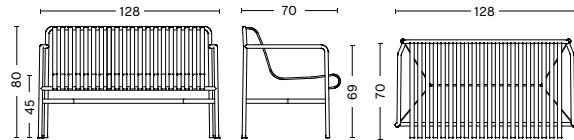

PALISSADE DINNING ARMCHAIR

/ WIDTH 63 cm / 24.80"
/ DEPTH 66 cm / 25.98"
/ HEIGHT 80 cm / 31.49"
/ SEAT HEIGHT 45 cm / 17.71"
/ SEAT DEPTH 44 cm / 17.32"

- PRODUCT FACTS -

PALISSADE CHAIR

- / WIDTH 47 cm / 18.50"
- / DEPTH 56 cm / 22.05"
- / HEIGHT 80 cm / 31.49"
- / SEAT HEIGHT 45 cm / 17.71"
- / SEAT DEPTH 41 cm / 16.41"

PALISSADE ARMCHAIR

- / WIDTH 51 cm / 20.08"
- / DEPTH 56 cm / 22.05"
- / HEIGHT 80 cm / 31.49"
- / SEAT HEIGHT 45 cm / 17.71"
- / SEAT DEPTH 41 cm / 16.41"

PALISSADE BENCH

- / WIDTH 120 cm / 47.24"
- / DEPTH 42 cm / 16.54"
- / HEIGHT 45 cm / 17.71"

PALISSADE DINING BENCH

- / WIDTH 128 cm / 50.39"
- / DEPTH 70 cm / 27.56"
- / HEIGHT 80 cm / 31.49"
- / SEAT HEIGHT 45 cm / 17.71"

PALISSADE OTTOMAN

- / WIDTH 65 cm / 25.59"
- / DEPTH 60 cm / 23.62"
- / HEIGHT 37 cm / 14.56"