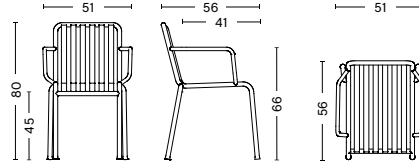

PALISSADE LOUNGE CHAIR HIGH

/ WIDTH 73 cm / 28.74"
/ DEPTH 92 cm / 36.22"
/ HEIGHT 88 cm / 34.65"
/ SEAT HEIGHT 38 cm / 14.96"
/ SEAT DEPTH 49 cm / 19.29"

PALISSADE BAR STOOL

/ WIDTH 38 cm / 14.96"
/ DEPTH 45 cm / 17.72"
/ HEIGHT 78 cm / 30.71"

PALISSADE DINNING ARMCHAIR

/ WIDTH 63 cm / 24.80"
/ DEPTH 66 cm / 25.98"
/ HEIGHT 80 cm / 31.49"
/ SEAT HEIGHT 45 cm / 17.71"
/ SEAT DEPTH 44 cm / 17.32"

- PRODUCT FACTS -

PALISSADE CHAIR

- / WIDTH 47 cm / 18.50"
- / DEPTH 56 cm / 22.05"
- / HEIGHT 80 cm / 31.49"
- / SEAT HEIGHT 45 cm / 17.71"
- / SEAT DEPTH 41 cm / 16.41"

PALISSADE ARMCHAIR

- / WIDTH 51 cm / 20.08"
- / DEPTH 56 cm / 22.05"
- / HEIGHT 80 cm / 31.49"
- / SEAT HEIGHT 45 cm / 17.71"
- / SEAT DEPTH 41 cm / 16.41"

PALISSADE BENCH

- / WIDTH 120 cm / 47.24"
- / DEPTH 42 cm / 16.54"
- / HEIGHT 45 cm / 17.71"

PALISSADE DINING BENCH

- / WIDTH 128 cm / 50.39"
- / DEPTH 70 cm / 27.56"
- / HEIGHT 80 cm / 31.49"
- / SEAT HEIGHT 45 cm / 17.71"

PALISSADE OTTOMAN

- / WIDTH 65 cm / 25.59"
- / DEPTH 60 cm / 23.62"
- / HEIGHT 37 cm / 14.56"