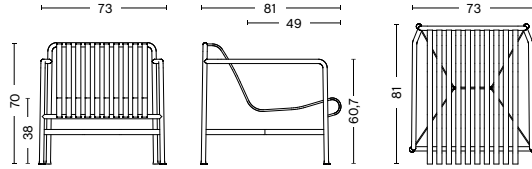

DIMENSIONS

PALISSADE TABLE

/ LENGTH 82,5 cm / 32.48"
/ WIDTH 90 cm / 35.43"
/ HEIGHT 75 cm / 29.53"

PALISSADE TABLE

/ LENGTH 170 cm / 66.93"
/ WIDTH 90 cm / 35.43"
/ HEIGHT 75 cm / 29.53"

PALISSADE LOUNGE SOFA

/ WIDTH 139 cm / 54.72"
/ DEPTH 88 cm / 34.65"
/ HEIGHT 70 cm / 27.56"
/ SEAT HEIGHT 38 cm / 14.96"
/ SEAT DEPTH 49 cm / 19.29"

PALISSADE LOUNGE CHAIR LOW

/ WIDTH 73 cm / 28.74"
/ DEPTH 81 cm / 31.89"
/ HEIGHT 70 cm / 27.56"
/ SEAT HEIGHT 38 cm / 14.96"
/ SEAT DEPTH 49 cm / 19.29"