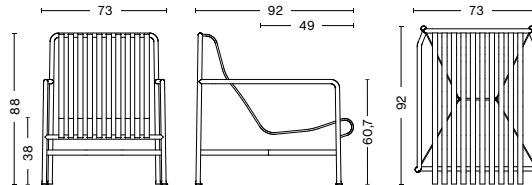

DIMENSIONS

PALISSADE TABLE

/ LENGTH 82,5 cm / 32.48"
/ WIDTH 90 cm / 35.43"
/ HEIGHT 75 cm / 29.53"

PALISSADE TABLE

/ LENGTH 170 cm / 66.93"
/ WIDTH 90 cm / 35.43"
/ HEIGHT 75 cm / 29.53"

PALISSADE LOUNGE SOFA

/ WIDTH 139 cm / 54.72"
/ DEPTH 88 cm / 34.65"
/ HEIGHT 70 cm / 27.56"
/ SEAT HEIGHT 38 cm / 14.96"
/ SEAT DEPTH 49 cm / 19.29"

PALISSADE LOUNGE CHAIR LOW

/ WIDTH 73 cm / 28.74"
/ DEPTH 81 cm / 31.89"
/ HEIGHT 70 cm / 27.56"
/ SEAT HEIGHT 38 cm / 14.96"
/ SEAT DEPTH 49 cm / 19.29"

PALISSADE LOUNGE CHAIR HIGH

/ WIDTH 73 cm / 28.74"
/ DEPTH 92 cm / 36.22"
/ HEIGHT 88 cm / 34.65"
/ SEAT HEIGHT 38 cm / 14.96"
/ SEAT DEPTH 49 cm / 19.29"

PALISSADE BAR STOOL

/ WIDTH 38 cm / 14.96"
/ DEPTH 45 cm / 17.72"
/ HEIGHT 78 cm / 30.71"

PALISSADE DINNING ARMCHAIR

/ WIDTH 63 cm / 24.80"
/ DEPTH 66 cm / 25.98"
/ HEIGHT 80 cm / 31.49"
/ SEAT HEIGHT 45 cm / 17.71"
/ SEAT DEPTH 44 cm / 17.32"

- PRODUCT FACTS -

PALISSADE CHAIR

- / WIDTH 47 cm / 18.50"
- / DEPTH 56 cm / 22.05"
- / HEIGHT 80 cm / 31.49"
- / SEAT HEIGHT 45 cm / 17.71"
- / SEAT DEPTH 41 cm / 16.41"