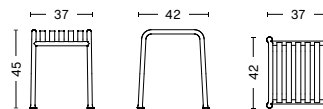

PALISSADE STOOL

- / WIDTH 37 cm / 14.56"
- / DEPTH 42 cm / 16.54"
- / HEIGHT 45 cm / 17.71"

NOTE

Take care not to scratch the chairs against each other when stacking them. Do not move or drag the chairs around when stacked as the weight will damage the legs.

DOWNLOADS

2D files, 3D files and packshots are available in our imagebank at hay.com.

Care- and maintenance instructions and test certificates are available at hay.com.

HAY

HAY Havnen 1 8700 Horsens Denmark +45 4282 0282 / www.hay.com