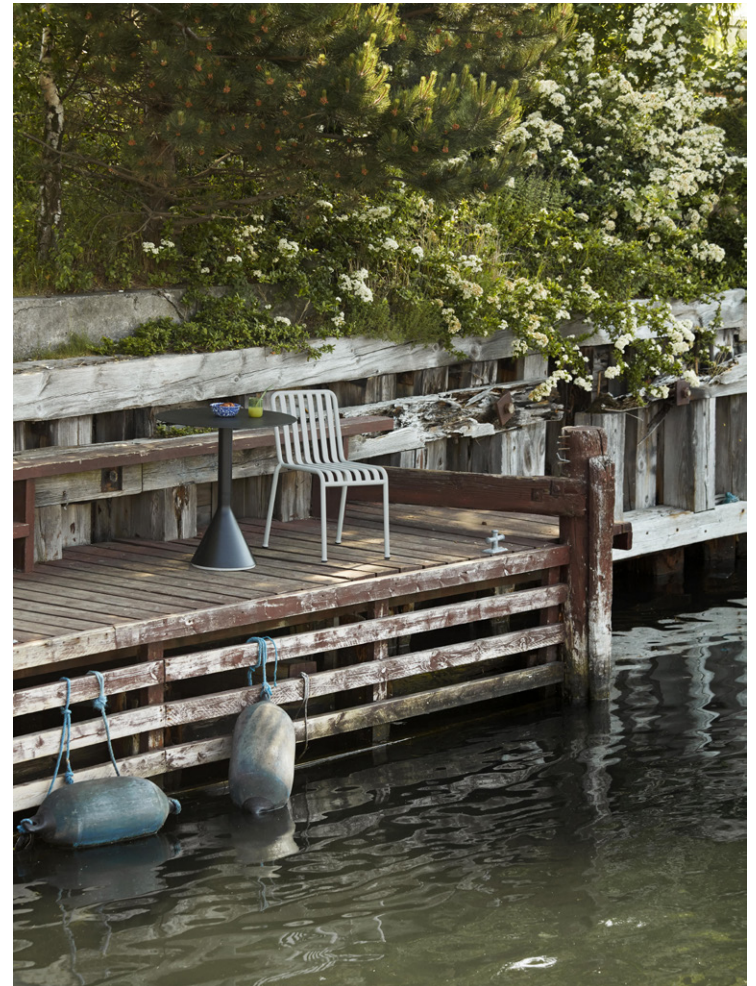

- PALISSADE -

- PALISSADE -

- PALISSADE -

- PALISSADE -

DINING ARM CHAIR
W63 x D66 x H80 cm
Seat height 45 cm, Seat depth 44 cm

LOUNGE CHAIR HIGH*
W73 x D92 x H88 cm
Seat height 38 cm, Seat depth 49 cm

LOUNGE CHAIR LOW
W73 x D81 x H70 cm
Seat height 38 cm, Seat depth 49 cm