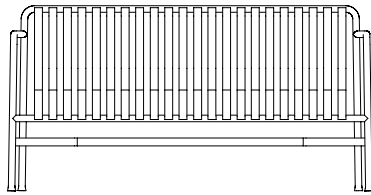

CHAIR
W47 x D56 x H80 cm
Seat height 45 cm, Seat depth 41 cm
Stackable 8 pcs.

ARM CHAIR
W51 x D56 x H80 cm
Seat height 45 cm, Seat depth 41 cm
Stackable 8 pcs.

BAR STOOL*
W38 x D45 x H78 cm

OTTOMAN
W65 X D60 X H37 cm

STOOL
W37 X D42 X H45 cm

BENCH
W120 X D42 X H45 cm

*Not available in hot galvanised steel

- PALISSADE -

DINING BENCH WITHOUT ARMREST*
W120 x D70 x H80 cm
Seat height 45 cm, Seat depth 49 cm

DINING BENCH
W128 x D70 x H80 cm
Seat height 45 cm, Seat depth 49 cm

LOUNGE SOFA
W139 x D88 x H70 cm
Seat height 38 cm, Seat depth 49 cm

TABLE MIDDLE LEG*
W90 x D13,6 x H75 cm

TABLE
L82,5 x W90 x H75 cm

TABLE
L170 X W90 X H75 cm

*Not available in hot galvanised steel

MATERIALS