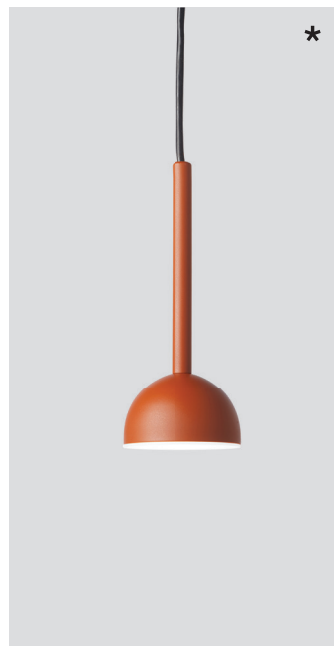

Blush pendant

Blush black
– Item no. 116

Blush white
– Item no. 117

Blush rust
– Item no. 118

Product type: Pendant lamp
Design: Morten & Jonas, 2019
Shade and body material: Steel
Shade and body colours: Black, white or rust
Light diffuser material: Opal acrylic
Wire: Black (black and rust version) or white (white version), 370 cm
Bulb: LED 6 W, 3000 K, 660 lm. Dimmable.
Voltage: 220V - 240V - 50/60Hz
Net weight: 0.70 kg
Outer package: 2
Spare parts available: LED module

Dimensions and light direction:

Light source included:

LED 6 W - Energy class: A+