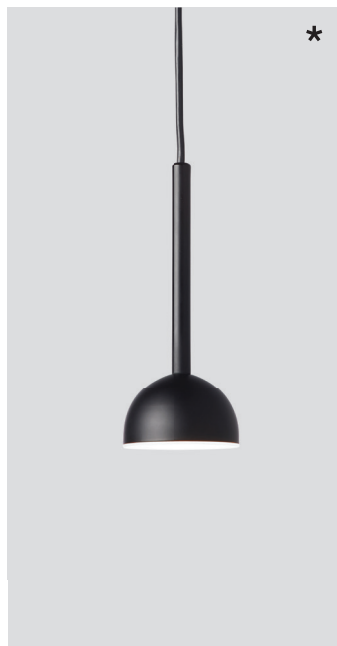

Blush pendant

Blush black
– Item no. 116

Blush white
– Item no. 117

Blush rust
– Item no. 118

Product type: Pendant lamp
Design: Morten & Jonas, 2019
Shade and body material: Steel
Shade and body colours: Black, white or rust
Light diffuser material: Opal acrylic
Wire: Black (black and rust version) or white (white version), 370 cm
Bulb: LED 6 W, 3000 K, 660 lm. Dimmable.
Voltage: 220V - 240V - 50/60Hz
Net weight: 0.70 kg
Outer package: 2
Spare parts available: LED module

Dimensions and light direction:

Light source included:

LED 6 W - Energy class: A+