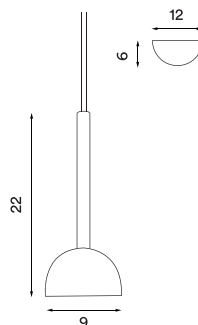

Blush pendant

Blush black
– Item no. 116

Blush white
– Item no. 117

Blush rust
– Item no. 118

Product type: Pendant lamp
Design: Morten & Jonas, 2019
Shade and body material: Steel
Shade and body colours: Black, white or rust
Light diffuser material: Opal acrylic
Wire: Black (black and rust version) or white (white version), 370 cm
Bulb: LED 6 W, 3000 K, 660 lm. Dimmable.
Voltage: 220V - 240V - 50/60Hz
Net weight: 0.70 kg
Outer package: 2
Spare parts available: LED module

Dimensions and light direction:

Light source included:

LED 6 W - Energy class: A+