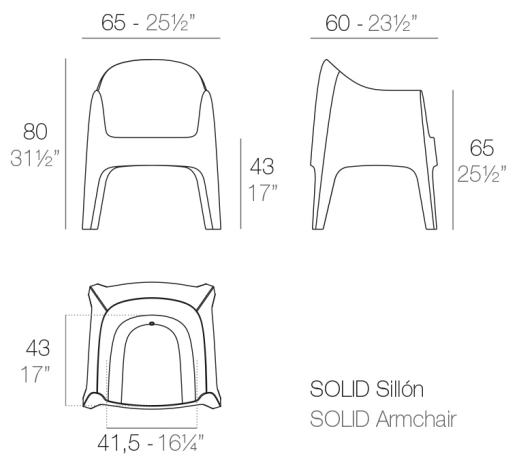

Finishes

BASIC PP

Ref. 55027

Available in this colors

COLOR	BASIC INJECCION PP
BLACK ZAN-3126	☐
PURE WHITE ZAN-3102	☐
ACUALIS NAPA41	☐
MOCCA ZAN-3120	☐
CHERRY ZAN-3117	☐
AUSTER ZAN-3111	☐
WHITE	☐
BLACK	☒
BRONZE	☐