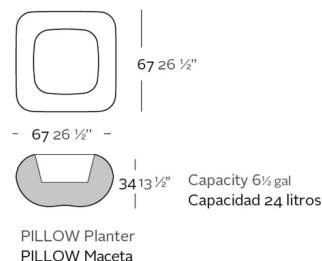

Weight

8 Kg

Finishes

SELF-WATERING

Ref. 55004R

Self-watering system included in all planters except those with basic finish

BASIC

Ref. 55004