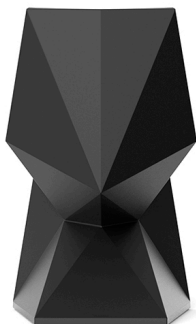

# VERTEX CHAIR

By Karim Rashid

VERTEX is a set of table and chairs with triangular planes which join dynamically together to create comfortable forms suitable for dining or meeting rooms, banquet or lecture halls and other casual needs. VERTEX looks as if it was chiseled from a single block of material, what remains is structural yet, beautiful. The VERTEX collection was created to integrate a more conceptual architectural piece into our space, to give it a more sophisticated touch.