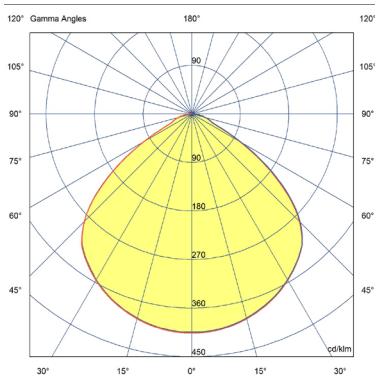

CLEANING AND CARE

Clean the lamp with a soft dry cloth. Always switch off the electricity before cleaning.