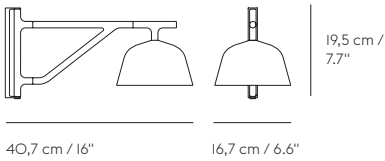

AMBIT WALL LAMP – EU VERSION

TAF STUDIO ON THE DESIGN “What defines our attraction to shapes? With the Ambit Wall Lamp, we wanted to create a flexible light that explored form and proportions in a meticulous way. We discovered a unique dynamic between linear and rounded shapes that gives the lamp its unique outline, making the Ambit Wall Lamp a timeless design. With its adjustable arm and turnable head, the Ambit Wall Lamp has a functional character, joined by its clean expression with no visible screws and handspun aluminum material for an elegant touch.”

MATERIAL

Lampshade, arm fixture and wall bracket pieces are made from aluminum and the cord is made from PVC.

CORD LENGTH

250 cm / 98.4"

BULB INCLUDED

Yes

DIMMABLE FUNCTION

No