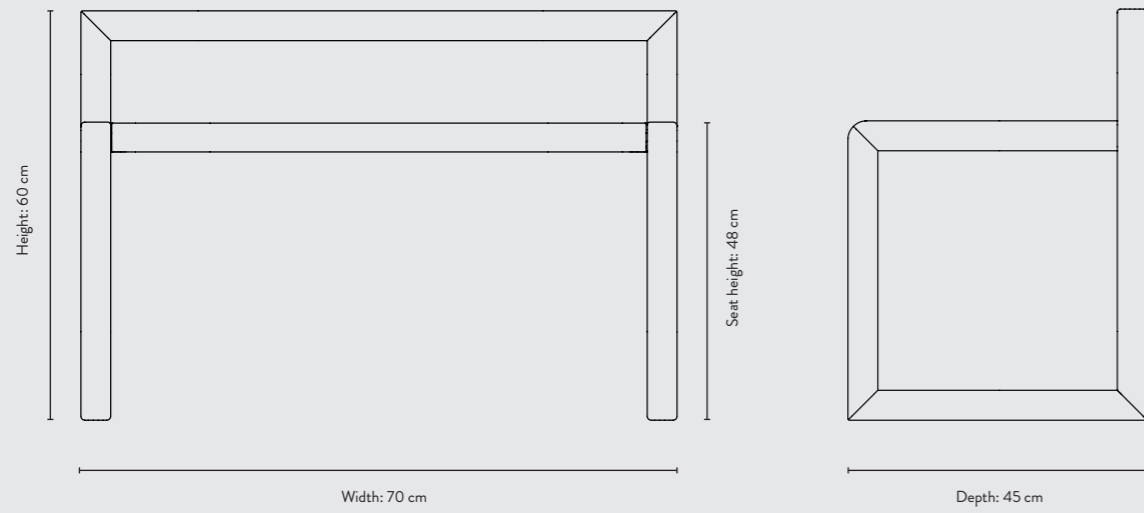

FRONT VIEW

SIDE VIEW

FRONT VIEW

SIDE VIEW

FRONT VIEW

SIDE VIEW

LITTLE ARCHITECT STOOL

Size: W: 33 x H: 23 x D: 23 cm
W: 12.9 x H: 9.1 x D: 9.1 cm
Seat height: 23 cm / 9.1 in
Net. weight: 1.25 kg
Packsize: 1

Bordeaux
3263

Dark Green
3264

Dark Blue
3265

Rose
3266

Grey
3267

LITTLE ARCHITECT CHAIR

Size: W: 32 x H: 51 x D: 30 cm
W: 12.6 x H: 20.1 x D: 11.8 cm
Seat height: 30 cm / 11.8 in
Net. weight: 2.5 kg
Packsize: 1

SIDE VIEW

SMALL

LARGE

FRONT VIEW

SIDE VIEW

FRONT VIEW

SIDE VIEW

LITTLE ARCHITECT TABLE

Size: W: 76 x H: 48 x D: 55 cm
 W: 29.9 x H: 19 x D: 21.7 in
 Net. weight: 6.1 kg
 Packsize: 1

Bordeaux
3258

Dark Green
3259

Dark Blue
3260

Rose
3261

Grey
3262

LITTLE ARCHITECT DESK

Size: W: 70 x H: 60 cm x D: 45 cm
 W: 27.6 x H: 23.6 x D: 17.7 in
 Net. weight: 5.7 kg
 Packsize: 1