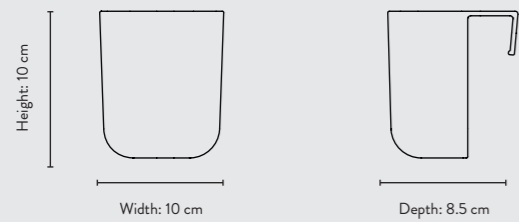

Bordeaux
3275

Dark Green
3276

Dark Blue
3277

Rose
3289

Grey
3290

LITTLE ARCHITECT BENCH

Size: W: 62 x H: 30 x D: 30 cm
W: 24.4 x H: 11.8 x D: 11.8 cm
Seat height: 30 cm / 11.8 in
Net. weight: 3.5 kg
Packsize: 1

SIDE VIEW

SMALL

LARGE

FRONT VIEW

SIDE VIEW

FRONT VIEW

SIDE VIEW

LITTLE ARCHITECT TABLE

Size: W: 76 x H: 48 x D: 55 cm
 W: 29.9 x H: 19 x D: 21.7 in
 Net. weight: 6.1 kg
 Packsize: 1

Bordeaux
3258

Dark Green
3259

Dark Blue
3260

Rose
3261

Grey
3262

LITTLE ARCHITECT DESK

Size: W: 70 x H: 60 cm x D: 45 cm
 W: 27.6 x H: 23.6 x D: 17.7 in
 Net. weight: 5.7 kg
 Packsize: 1

Bordeaux
3268

Dark Green
3269

Dark Blue
3270

Rose
3271

Grey
3272

LITTLE ARCHITECT POCKET

Size: Small: W: 8 x H: 10 x D: 8.5 cm
 W: 3.1 x H: 3.9 x D: 3.3 in
 Large: W: 16.5 x H: 10 x D: 8.5 cm
 W: 6.5 x H: 3.9 x D: 3.3 in
 Net. weight: Small: 0.139 kg Large: 0.258 kg
 Packsize: 4