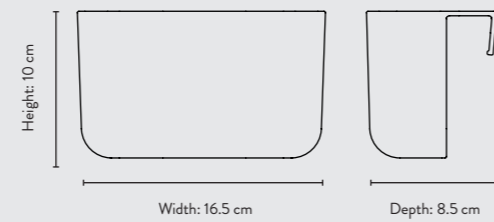

SIDE VIEW

SMALL

LARGE

FRONT VIEW

SIDE VIEW

FRONT VIEW

SIDE VIEW

LITTLE ARCHITECT TABLE

Size: W: 76 x H: 48 x D: 55 cm
 W: 29.9 x H: 19 x D: 21.7 in
 Net. weight: 6.1 kg
 Packsize: 1

Bordeaux
3258

Dark Green
3259

Dark Blue
3260

Rose
3261

Grey
3262

LITTLE ARCHITECT DESK

Size: W: 70 x H: 60 cm x D: 45 cm
 W: 27.6 x H: 23.6 x D: 17.7 in
 Net. weight: 5.7 kg
 Packsize: 1

Bordeaux
3268

Dark Green
3269

Dark Blue
3270

Rose
3271

Grey
3272

LITTLE ARCHITECT POCKET

Size: Small: W: 8 x H: 10 x D: 8.5 cm
 W: 3.1 x H: 3.9 x D: 3.3 in
 Large: W: 16.5 x H: 10 x D: 8.5 cm
 W: 6.5 x H: 3.9 x D: 3.3 in
 Net. weight: Small: 0.139 kg Large: 0.258 kg
 Packsize: 4