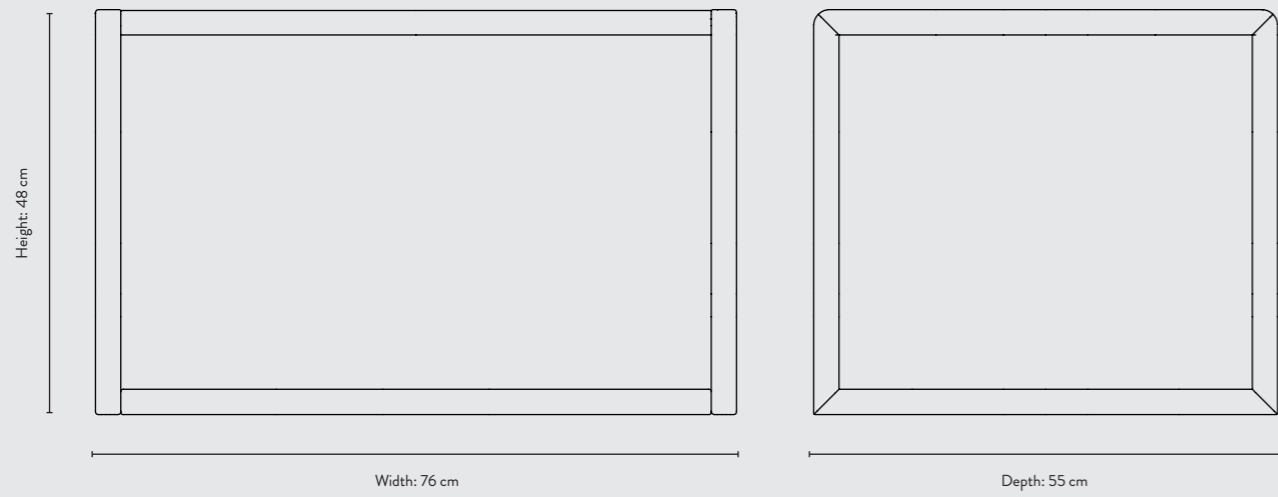

FRONT VIEW

SIDE VIEW