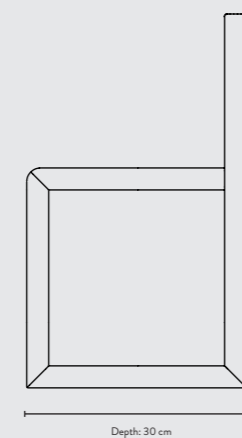

FRONT VIEW

SIDE VIEW

FRONT VIEW

SIDE VIEW

FRONT VIEW

SIDE VIEW

LITTLE ARCHITECT STOOL

Size: W: 33 x H: 23 x D: 23 cm
W: 12.9 x H: 9.1 x D: 9.1 cm
Seat height: 23 cm / 9.1 in
Net. weight: 1.25 kg
Packsize: 1

Bordeaux
3275

Dark Green
3276

Dark Blue
3277

Rose
3289

Grey
3290

LITTLE ARCHITECT BENCH

Size: W: 62 x H: 30 x D: 30 cm
W: 24.4 x H: 11.8 x D: 11.8 cm
Seat height: 30 cm / 11.8 in
Net. weight: 3.5 kg
Packsize: 1

Bordeaux
3263

Dark Green
3264

Dark Blue
3265

Rose
3266

Grey
3267

LITTLE ARCHITECT CHAIR

Size: W: 32 x H: 51 x D: 30 cm
W: 12.6 x H: 20.1 x D: 11.8 cm
Seat height: 30 cm / 11.8 in
Net. weight: 2.5 kg
Packsize: 1