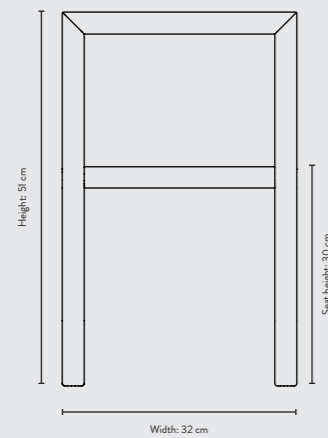

FRONT VIEW

SIDE VIEW

FRONT VIEW

SIDE VIEW

FRONT VIEW

SIDE VIEW

LITTLE ARCHITECT STOOL

Size: W: 33 x H: 23 x D: 23 cm
W: 12.9 x H: 9.1 x D: 9.1 cm
Seat height: 23 cm / 9.1 in
Net. weight: 1.25 kg
Packsize: 1

Bordeaux
3275

Dark Green
3276

Dark Blue
3277

Rose
3289

Grey
3290

LITTLE ARCHITECT BENCH

Size: W: 62 x H: 30 x D: 30 cm
W: 24.4 x H: 11.8 x D: 11.8 cm
Seat height: 30 cm / 11.8 in
Net. weight: 3.5 kg
Packsize: 1

Bordeaux
3263

Dark Green
3264

Dark Blue
3265

Rose
3266

Grey
3267

LITTLE ARCHITECT CHAIR

Size: W: 32 x H: 51 x D: 30 cm
W: 12.6 x H: 20.1 x D: 11.8 cm
Seat height: 30 cm / 11.8 in
Net. weight: 2.5 kg
Packsize: 1

Size: W: 76 x H: 48 x D: 55 cm
 W: 29.9 x H: 19 x D: 21.7 in
 Net. weight: 6.1 kg
 Packsize: 1

Bordeaux
3258

Dark Green
3259

Dark Blue
3260

Rose
3261

Grey
3262

LITTLE ARCHITECT DESK

Size: W: 70 x H: 60 cm x D: 45 cm
 W: 27.6 x H: 23.6 x D: 17.7 in
 Net. weight: 5.7 kg
 Packsize: 1