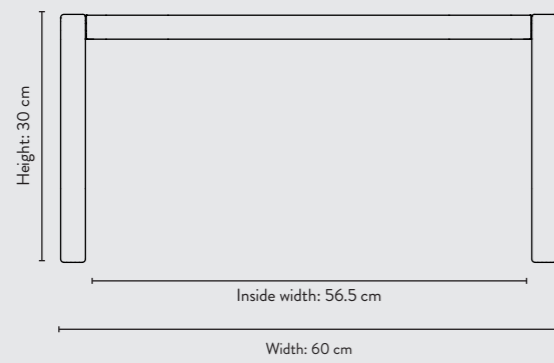

FRONT VIEW

SIDE VIEW

FRONT VIEW

SIDE VIEW

FRONT VIEW

SIDE VIEW

LITTLE ARCHITECT STOOL

Size: W: 33 x H: 23 x D: 23 cm
W: 12.9 x H: 9.1 x D: 9.1 cm
Seat height: 23 cm / 9.1 in
Net. weight: 1.25 kg
Packsize: 1

Bordeaux
3275

Dark Green
3276

Dark Blue
3277

Rose
3289

Grey
3290

LITTLE ARCHITECT BENCH

Size: W: 62 x H: 30 x D: 30 cm
W: 24.4 x H: 11.8 x D: 11.8 cm
Seat height: 30 cm / 11.8 in
Net. weight: 3.5 kg
Packsize: 1

Bordeaux
3263

Dark Green
3264

Dark Blue
3265

Rose
3266

Grey
3267

LITTLE ARCHITECT CHAIR

Size: W: 32 x H: 51 x D: 30 cm
W: 12.6 x H: 20.1 x D: 11.8 cm
Seat height: 30 cm / 11.8 in
Net. weight: 2.5 kg
Packsize: 1

Size: W: 76 x H: 48 x D: 55 cm
 W: 29.9 x H: 19 x D: 21.7 in
 Net. weight: 6.1 kg
 Packsize: 1

Bordeaux
3258

Dark Green
3259

Dark Blue
3260

Rose
3261

Grey
3262

LITTLE ARCHITECT DESK

Size: W: 70 x H: 60 cm x D: 45 cm
 W: 27.6 x H: 23.6 x D: 17.7 in
 Net. weight: 5.7 kg
 Packsize: 1