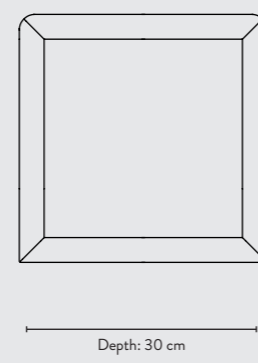

FRONT VIEW

SIDE VIEW

FRONT VIEW

SIDE VIEW

FRONT VIEW

SIDE VIEW

LITTLE ARCHITECT STOOL

Size: W: 33 x H: 23 x D: 23 cm
W: 12.9 x H: 9.1 x D: 9.1 cm
Seat height: 23 cm / 9.1 in
Net. weight: 1.25 kg
Packsize: 1

Bordeaux
3275

Dark Green
3276

Dark Blue
3277

Rose
3289

Grey
3290

LITTLE ARCHITECT BENCH

Size: W: 62 x H: 30 x D: 30 cm
W: 24.4 x H: 11.8 x D: 11.8 cm
Seat height: 30 cm / 11.8 in
Net. weight: 3.5 kg
Packsize: 1

Bordeaux
3263

Dark Green
3264

Dark Blue
3265

Rose
3266

Grey
3267

LITTLE ARCHITECT CHAIR

Size: W: 32 x H: 51 x D: 30 cm
W: 12.6 x H: 20.1 x D: 11.8 cm
Seat height: 30 cm / 11.8 in
Net. weight: 2.5 kg
Packsize: 1

Size: W: 76 x H: 48 x D: 55 cm
 W: 29.9 x H: 19 x D: 21.7 in
 Net. weight: 6.1 kg
 Packsize: 1

Bordeaux
3258

Dark Green
3259

Dark Blue
3260

Rose
3261

Grey
3262

LITTLE ARCHITECT DESK

Size: W: 70 x H: 60 cm x D: 45 cm
 W: 27.6 x H: 23.6 x D: 17.7 in
 Net. weight: 5.7 kg
 Packsize: 1