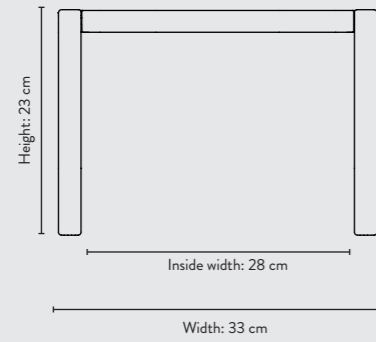

FRONT VIEW

SIDE VIEW

FRONT VIEW

SIDE VIEW

FRONT VIEW

SIDE VIEW

LITTLE ARCHITECT STOOL

Size: W: 33 x H: 23 x D: 23 cm
W: 12.9 x H: 9.1 x D: 9.1 cm
Seat height: 23 cm / 9.1 in
Net. weight: 1.25 kg
Packsize: 1

Bordeaux
3275

Dark Green
3276

Dark Blue
3277

Rose
3289

Grey
3290

LITTLE ARCHITECT BENCH

Size: W: 62 x H: 30 x D: 30 cm
W: 24.4 x H: 11.8 x D: 11.8 cm
Seat height: 30 cm / 11.8 in
Net. weight: 3.5 kg
Packsize: 1

Bordeaux
3263

Dark Green
3264

Dark Blue
3265

Rose
3266

Grey
3267

LITTLE ARCHITECT CHAIR

Size: W: 32 x H: 51 x D: 30 cm
W: 12.6 x H: 20.1 x D: 11.8 cm
Seat height: 30 cm / 11.8 in
Net. weight: 2.5 kg
Packsize: 1

Size: W: 76 x H: 48 x D: 55 cm
 W: 29.9 x H: 19 x D: 21.7 in
 Net. weight: 6.1 kg
 Packsize: 1

Bordeaux
3258

Dark Green
3259

Dark Blue
3260

Rose
3261

Grey
3262

LITTLE ARCHITECT DESK

Size: W: 70 x H: 60 cm x D: 45 cm
 W: 27.6 x H: 23.6 x D: 17.7 in
 Net. weight: 5.7 kg
 Packsize: 1