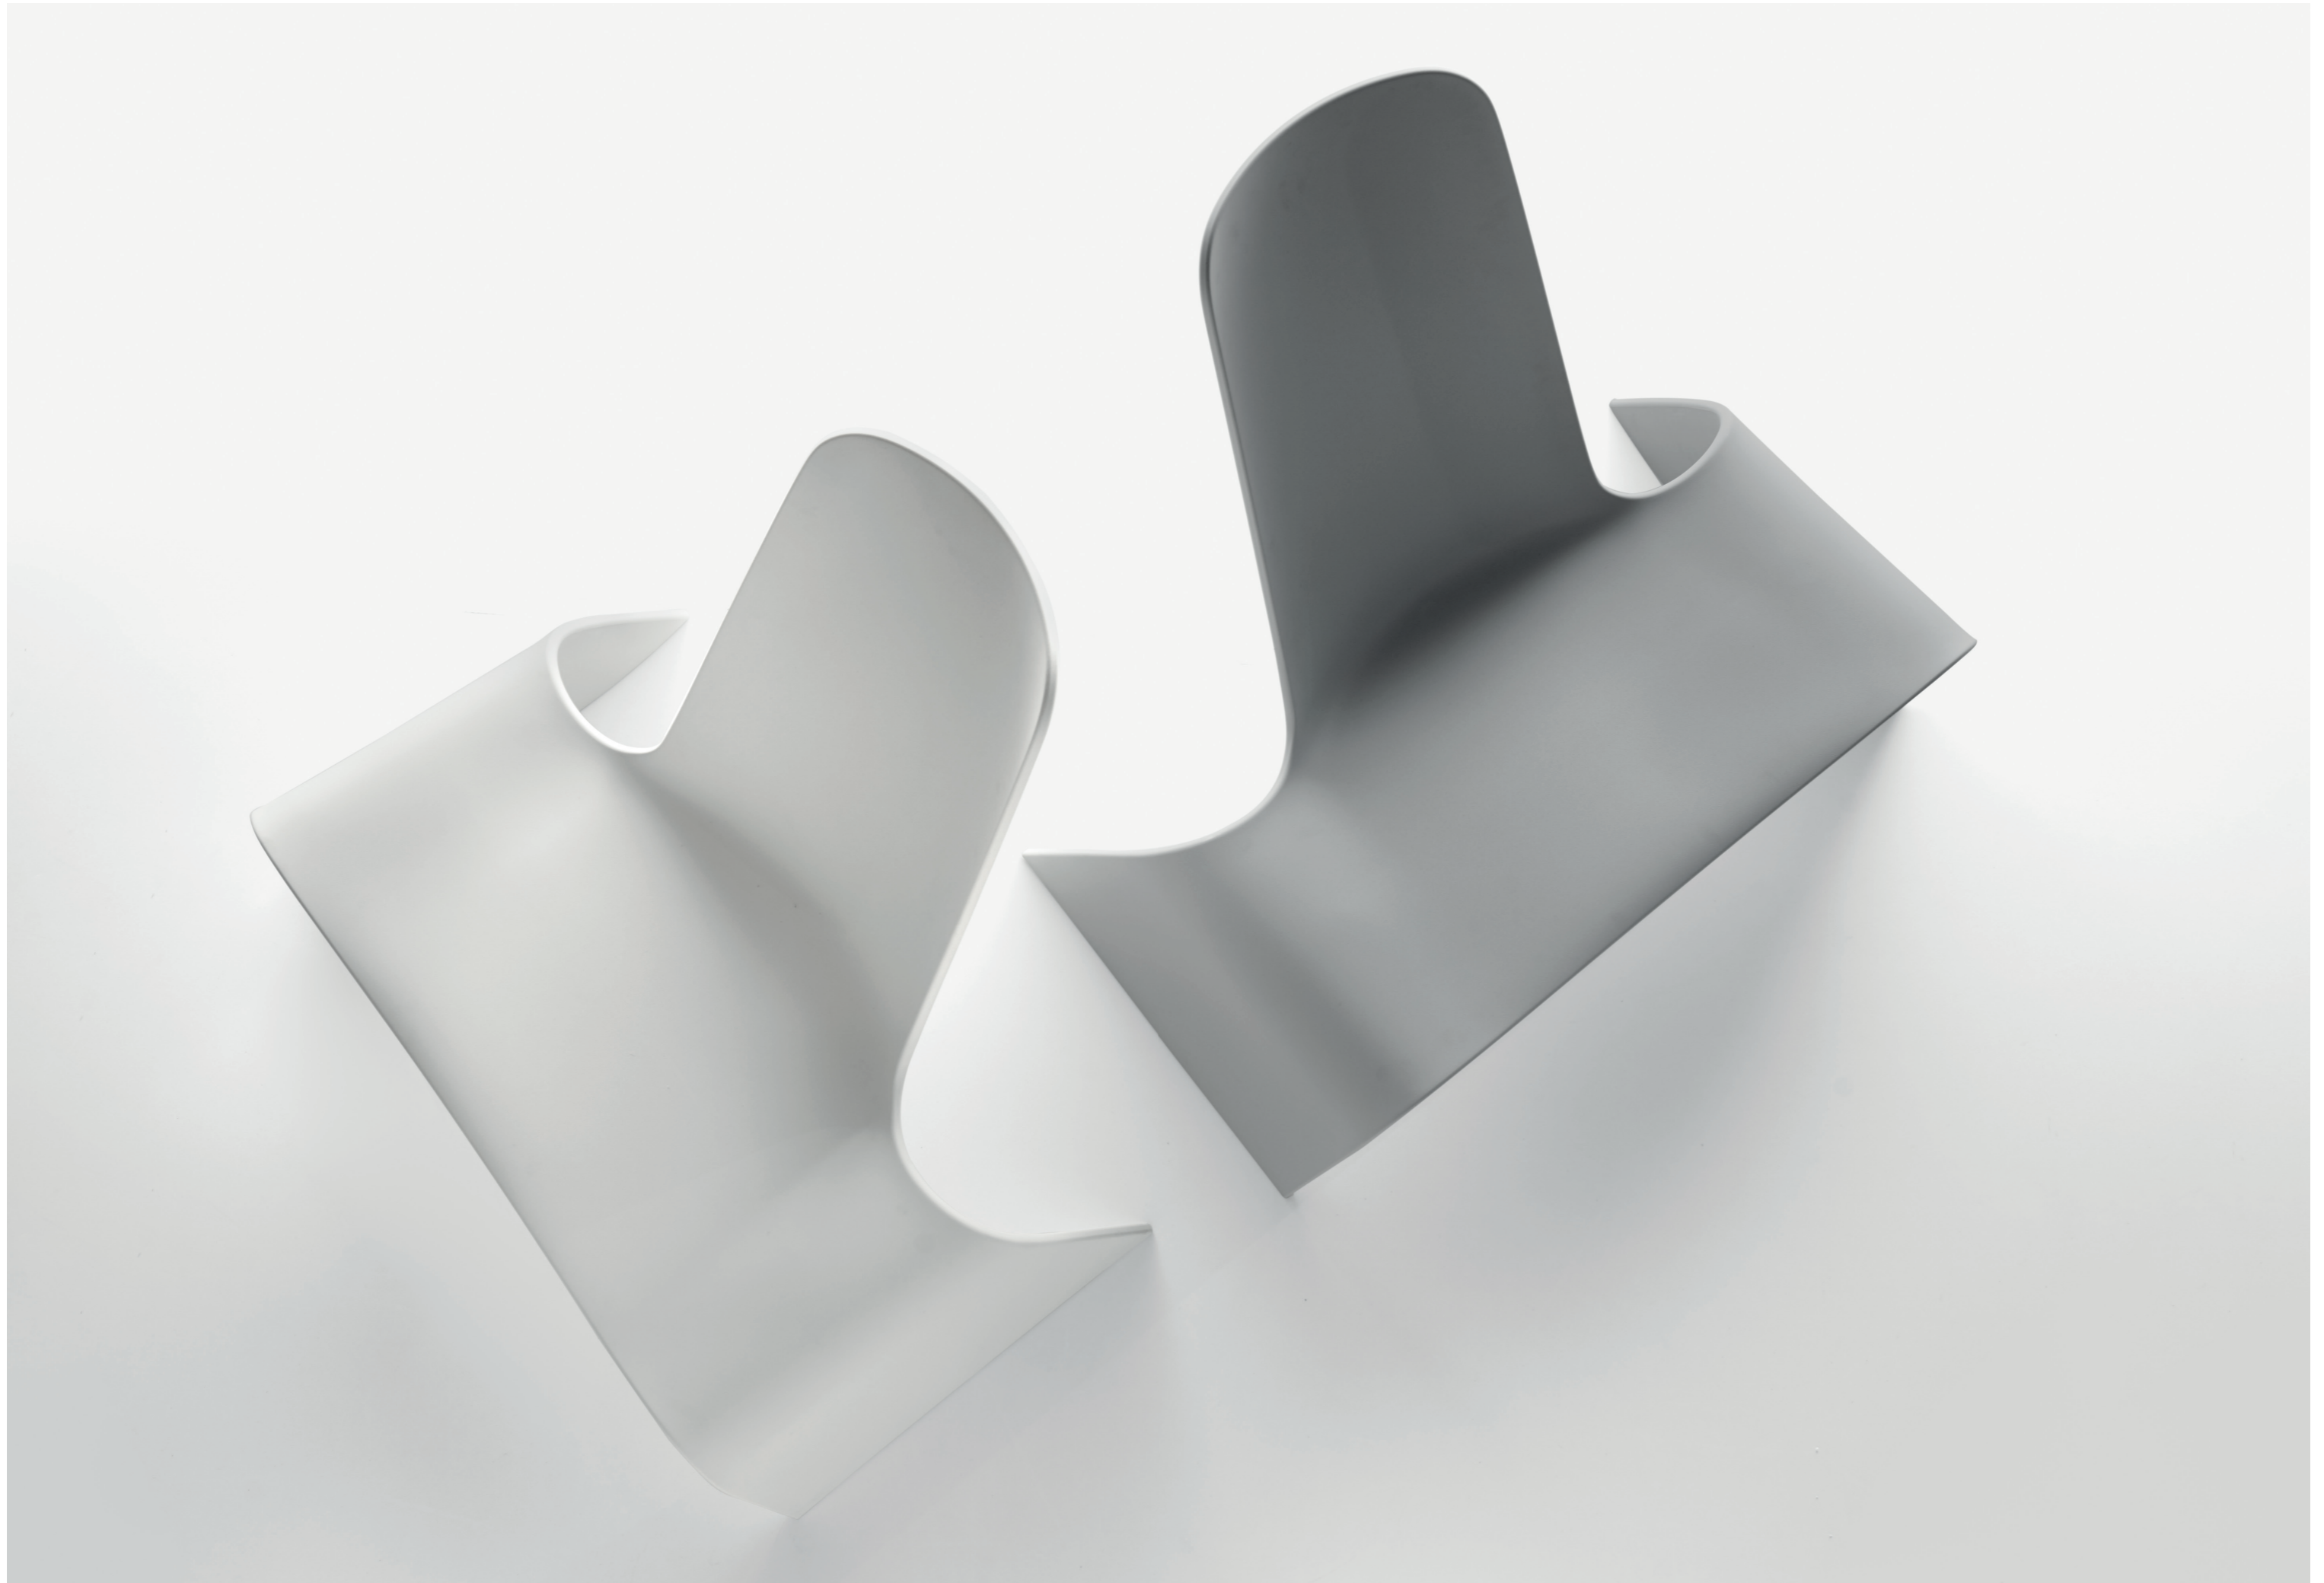

With its LAND chair, designed by Naoto Fukasawa, Plank has widened its Outdoor collection. A design distinctive for its pure lines, it seeks to balance the relation between form and character, expression and fluidity. LAND is a lounge chair made with rotational plastic mould technology. It was born to serve as an outdoor seat, but its sober and elegant design makes it suitable for indoor uses too.

The low, slightly inclined seat promotes a relaxed posture with outstretched legs and supported back. At the same time, it provides the feeling of sitting in a sports car. Ideal for indoor and outdoor applications, including lounges and waiting areas.

LAND
loung chair

Naoto Fukasawa

LAND lounge chair design Naoto Fukasawa

Mod. 1100-00

Lounge chair interamente prodotta in plastica (rotostampaggio) nei colori nero, bianco, grigio basalto, grigio segnale, rosso traffico. Per uso interno ed esterno.

Lounge chair entirely made of plastic (rotational molding) in the colors black, white, basalt grey, signal grey, traffic red. For indoor and outdoor use.

Lounge chair aus Kunststoff (Rotationsverfahren) in den Farben Schwarz, Weiß, Basaltgrau, Signalgrau, Verkehrsrot. Innen- und Außenbereich.