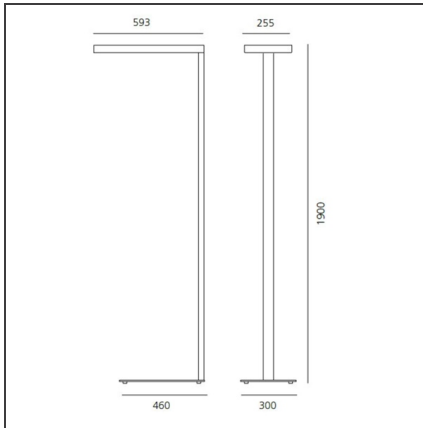

Chocolate Stehleuchte - Eco Comfort 3000K Interactive-Dali - Weiss

IP20  Dimmbar: 

DESIGN

a.g Licht

BESCHREIBUNG

Chocolate Floor Led sets new standards in the lighting and living at the workplace, and features unique characteristics in terms of ergonomics, efficiency and lighting comfort. With the innovative optics technology, the direct light is directed and focused onto the specific visual task, for single desk (800 x 1600 mm) or double desk workstation(1600 x 1600 mm).It provides maximum efficiency thanks to a large direct component (48%, 2-desk version). 2 light management options:Dimmable (double-switch circuit),Interactive-Dali System with movement detector and daylight sensor, providing auto-regulation of the light intensity depending on the light level in the environment, and people presence.

TECHNISCHE ZEICHNUNGEN

FUNKTIONEN

Artikelnummer:	M0366W26	Material:	Aluminium und Stahl
Farbe:	Weiss	Serie:	Indoor
Installation:	Stehleuchte	Einsatzbereich:	Büros
Anwendungsbereich:	Innenbeleuchtung	Lichtverteilung:	direkt/indirekt

DIMENSION

Länge:	cm 59.3
Breite:	cm 25.5
Höhe:	cm 190
Gewicht:	kg 14

INKLUSIVE LEUCHTMITTEL

Kategorie:	LED	Farbtemperatur(K):	3000K
Anzahl:	1		
Watt:	77W		
Typ:	0		
Class:	A		

LUMINAIRE

Power Supply:	Elektronisch	Lichtstrom (lm):	7520lm
	Dimmbar Integriert	CCT:	3000K
Watt:	77W	CRI:	80
		Dimmable Typology:	Dali