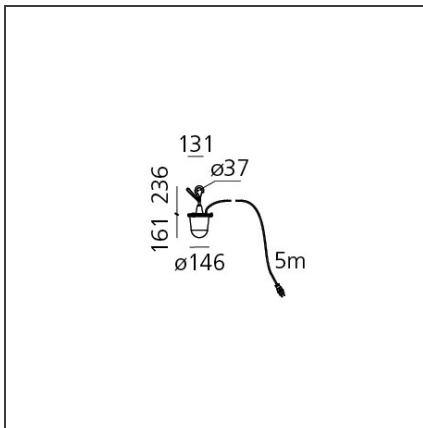

TECHNISCHE ZEICHNUNGEN

FUNKTIONEN

Artikelnummer:	T078500	Material:	Aluminum, steel
Farbe:	Alluminium	Serie:	Outdoor
Installation:	Stehleuchte, Pendelleuchte	Lichtverteilung:	Direct
Anwendungsbereich:	Außenbeleuchtung		

DIMENSION

Höhe: cm 19.8

INKLUSIVE LEUCHTMITTEL

Kategorie:	LED	Farbtemperatur(K):	3000 K
Anzahl:	1	CRI:	80
Watt:	20 W		
Lichtstrom (lm):	1865 lm		
Typ:	0		
Class:	A		

LUMINAIRE

Watt:	20W	Lichtstrom (lm):	1613lm
		CCT:	3000K
		Efficiency:	93%
		Efficacy:	80.55lm/W
		CRI:	80