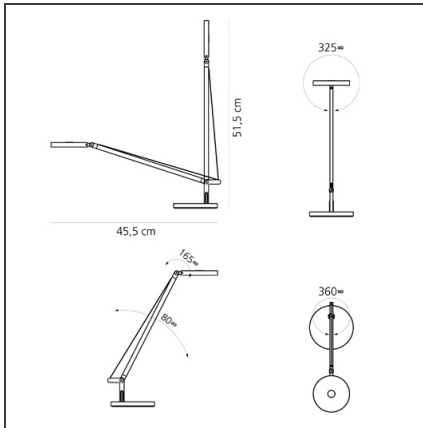

Demetra Micro Table - Polished black 3000K

IP20   CE Dimmbar: +  -

DESIGN

Naoto Fukasawa

BESCHREIBUNG

Demetra micro, in the table and wall version with arm, offers the same freedom of the traditional version, i.e. utmost flexibility in directing light across space. While its power and flow are just slightly reduced compared to the classical version, it has all the same pluses in terms of operation and lighting performance. warm light tone very high Cri 90 light quality maximum performance Dimmable with microswitch located on the appliance's head, it emits warm light with a very high colour yield (Cri 90) Its dimension is therefore minimized to fit into the smallest spaces and to expand the range of potential applications of the entire Demetra family, ideal for work and hospitality locations, as well as for home use.

TECHNISCHE ZEICHNUNGEN

FUNKTIONEN

Artikelnummer:	1747050A	Material:	aluminium, technopolymer,
Farbe:	Opaque Black		zamak
Installation:	Tischleuchte	Serie:	Design
Anwendungsbereich:	Innenbeleuchtung	Lichtverteilung:	Direct

DIMENSION

Länge:	cm 13	Max Erweiterungsbreite:	cm 48
Breite:	cm 12	Glühdratttest:	750
Höhe:	cm 14		
Durchmesser Fuß:	cm 12		
Max Erweiterungslänge:	cm 51		

INKLUSIVE LEUCHTMITTEL

Kategorie:	LED	Farbtemperatur(K):	3000K
Anzahl:	1	Color Tolerance:	MacAdam 2SDCM
Watt:	6W	CRI:	90
Lichtstrom (lm):	780lm		
Typ:	0		
Class:	A		