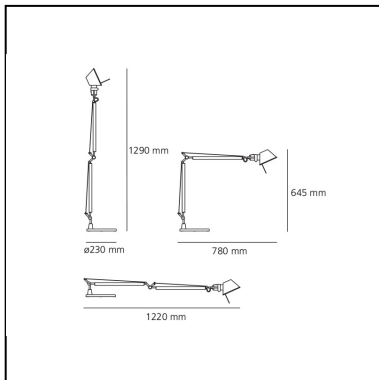

Tolomeo table Pure Integralis - Body Lamp

Michele De Lucchi
Giancarlo Fassina

IP20   

PRODUCT CODE: A004800IN2

FEATURES

- Article Code: **A004800IN2**
- Colour: **Aluminium**
- Installation: **Table**
- Material: **aluminium, steel**
- Series: **Design Collection**
- design by: **Michele De Lucchi, Giancarlo Fassina**

DIMENSIONS

- Length: **cm 78**
- Height: **cm 64.5**
- Base Diameter: **cm 23**
- Max Extension Height: **cm 129**
- Max Extension Length: **cm 122**
- Glow Wire Test: **750°**

SOURCES INCLUDED

- Category: **Led**
- Number: **1**
- Color Tolerance: **4SDCM**
- Service Life: **L80 (10K) 28500h**