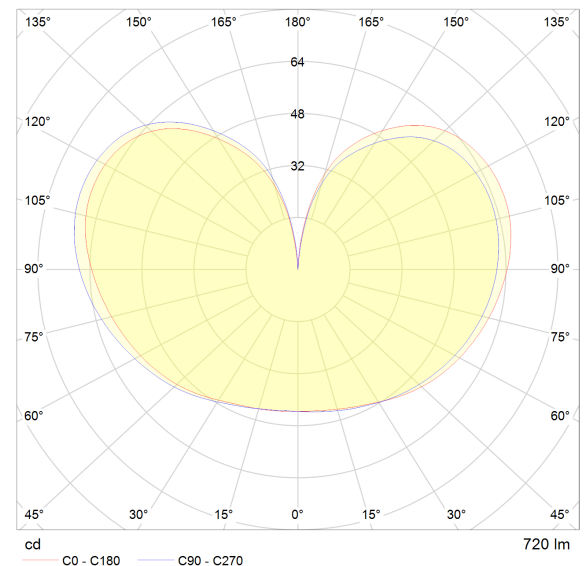

## DIMENSIONS:

**FLOOR LAMP:**  
 234mm x 234mm x 1700mm  
 (Width x Length)

## PERFORMANCE (BULB)

CRI (colour rendering index)	95
Lamp lumen output	720 lm
Flicker	<5%
Lumens per circuit watt (LM/W)	90 lm/W
Lifetime (TM-21) (hours)	15,000hrs
Colour Temperature	2000K - 2800K
Power factor	0.9

## POLAR DIAGRAM (BULB)