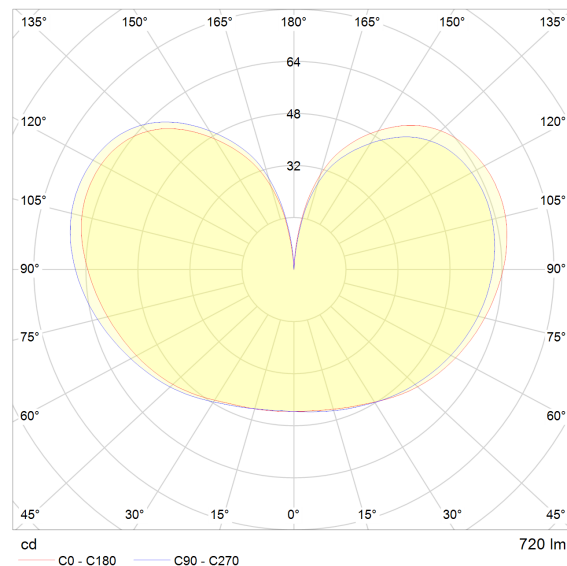

POISE

8 WATT | 720 LUMENS | 2000K TO 2800K

The Poise Adjustable Floor Lamp is an adjustable light feature to elevate any interior setting. Defined by its telescopic design, smooth height control and slender form, this strapping floor lamp includes an integrated full range dimmer to lift or lower your desired ambience. The graphite neck finish and subtle detailing on the base and clutch, together with the black powder-coated steel stem, makes for a chic and stylish addition to your lighting scheme. Complete with the custom, mouth-blown Sphere V bulb featuring Dim to Warm technology.

FIXTURE

Type: Floor Lamp
Warranty: 3 years
Materials: Graphite
Lampholder: E27
Working temperature: -5°C to 40°C
Input Voltage: 220-240V
Max Wattage: 60W

DIMENSIONS:

FLOOR LAMP:
234mm x 234mm x 1700mm
(Width x Length)

LAMP

Shape: G200
Bulb Materials: Borosilicate Glass and Brass Cap
Bulb Finish: Matte White
Beam angle: 360°
Base: E27
Working temperature: -5°C to 40°C
Warm up time: Instant
Warranty: 2 years
Input Voltage: 220-240V

PERFORMANCE (BULB)

CRI (colour rendering index)	95
Lamp lumen output	720 lm
Flicker	<5%
Lumens per circuit watt (LM/W)	90 lm/W
Lifetime (TM-21) (hours)	15,000hrs
Colour Temperature	2000K - 2800K
Power factor	0.9

POLAR DIAGRAM (BULB)

DIMMING

Dimmable: Yes, dimmer included in fixture.
Dimming type: Trailing edge

SKU CODE: GRAP-FL-01-EU
EAN CODE: 5060400159840